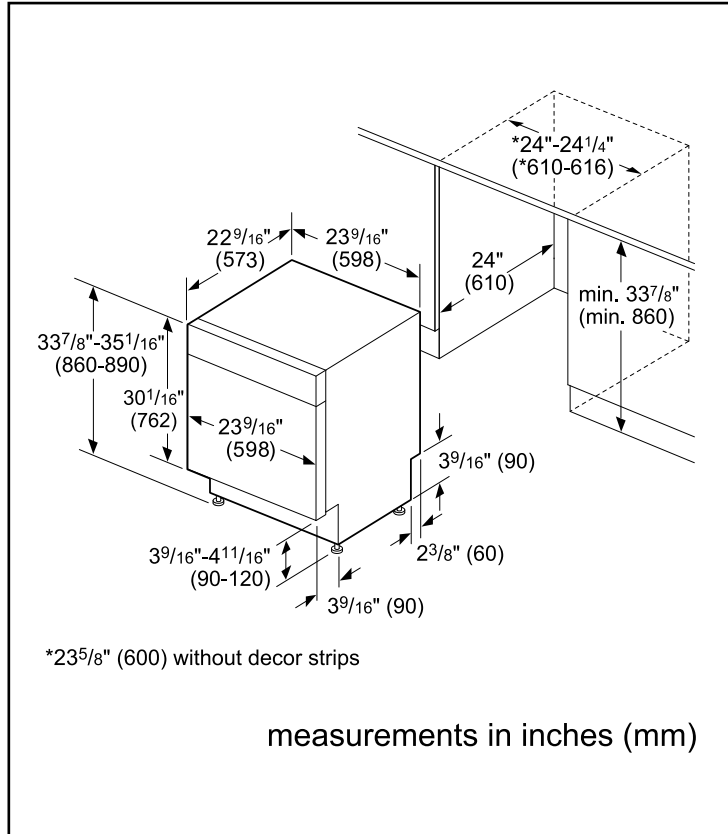

24" Recessed Handle Dishwasher

100 Series Plus – White SHE4AEM2N

Installation Details

Accessories: To purchase Bosch accessories, cleaners & parts please visit www.bosch-home.com/us/store or call 1-800-944-2904 (Mon to Fri 5 am to 6 pm PST, Sat 6 am to 3 pm PST).

Notes: All height, width and depth dimensions are shown in inches. BSH reserves the absolute and unrestricted right to change product materials and specifications, at any time, without notice. Consult the product's installation instructions for final dimensional data and other details prior to making cutout.

Warranties: Please see Use & Care manual or Bosch website for statement of limited warranty.

For more information on our entire line of products, go to www.bosch-home.com/us or call 1-800-944-2904

© BSH Home Appliances Corporation. All rights reserved. Bosch is a registered trademark of Robert Bosch GmbH.