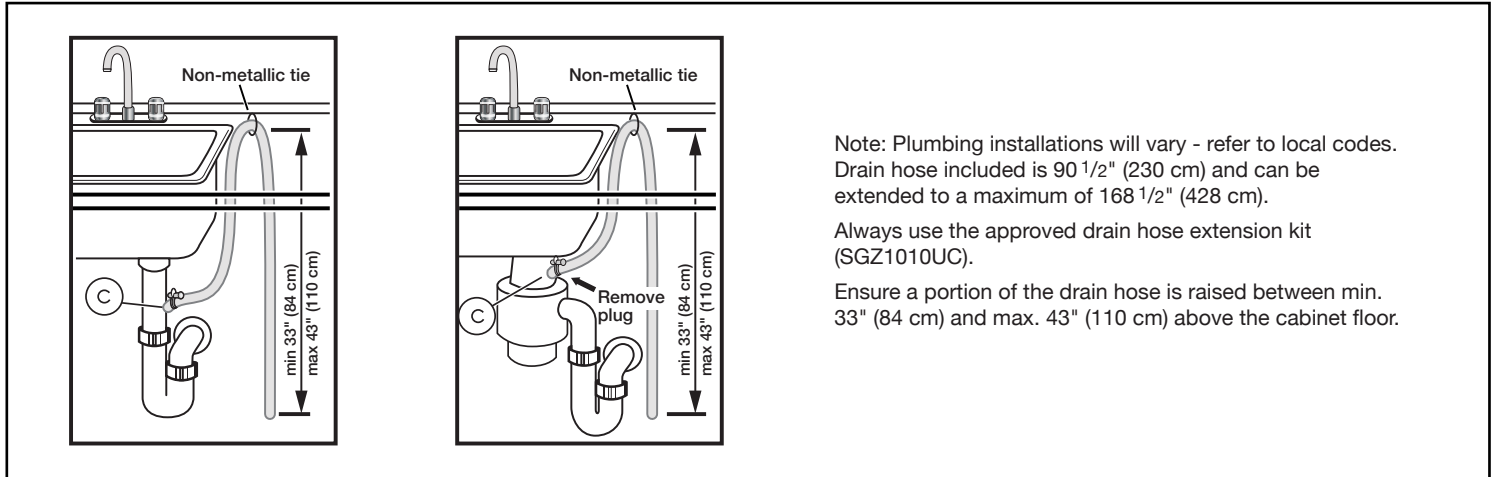

Notes: All height, width and depth dimensions are shown in inches. BSH reserves the absolute and unrestricted right to change product materials and specifications, at any time, without notice. Consult the product's installation instructions for final dimensional data and other details prior to making cutout.

24" Recessed Handle Dishwasher

100 Series Plus – White SHE4AEM2N

BOSCH

Invented for life

Installation Details

Accessories: To purchase Bosch accessories, cleaners & parts please visit www.bosch-home.com/us/store or call 1-800-944-2904 (Mon to Fri 5 am to 6 pm PST, Sat 6 am to 3 pm PST).