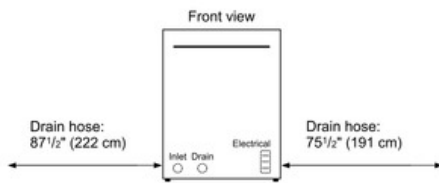

Technical Data

Adjustable upper rack :	Rackmatic
Upper rack cup shelf :	2
3rd Rack :	None
Silverware Basket :	Standard
Optional accessories :	SGZ1010UC, SGZ1052UC, SGZPC001UC, SMZ4000UC, SMZ5002UC
UPC code :	825225917748
Variant color :	Stainless steel
Panel ready :	No
Silence level (dBA) :	48
Watts (W) :	1300
Current (A) :	12
Volts (V) :	120
Frequency (Hz) :	60
Energy Consumption (kWh/yr) :	269
Energy Star® qualified :	Yes
Plug type :	fixed connection
Required cutout size (HxWxD) (in) :	33 7/8 " x 24 " x 24 "
Required cutout size (HxWxD) (mm) :	860-890 x 600 x 610
Overall appliance dimensions (HxWxD) (in) :	33 7/8 " x 23 9/16 " x 22 9/16 "
Length outlet hose (in) :	90 1/2 "
Length outlet hose (cm) :	230.0
Product packaging dimensions (HxWxD) (in) :	35 7/8" x 26 7/8" x 26"
Tub material :	Plastic
Tub type :	TallTub
ADA Compliant :	No
Number of place settings :	14

The electrical junction box and water inlet are at the front of the appliance, the drain at the rear.