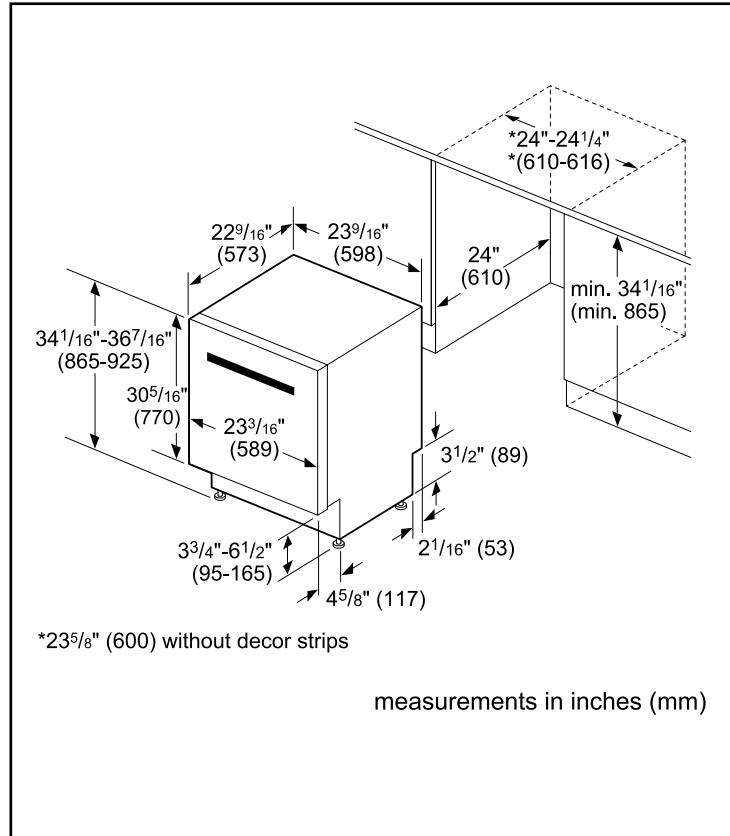

24" Recessed Handle Dishwasher

300 Series – Stainless Steel SHE53B75UC

BOSCH

Invented for life

Installation Details

Accessories: To purchase Bosch accessories, cleaners & parts please visit www.bosch-home.com/us/store or call 1-800-944-2904 (Mon to Fri 5 am to 6 pm PST, Sat 6 am to 3 pm PST).

Notes: All height, width and depth dimensions are shown in inches. BSH reserves the absolute and unrestricted right to change product materials and specifications, at any time, without notice. Consult the product's installation instructions for final dimensional data and other details prior to making cutout.

Warranties: Please see Use & Care manual or Bosch website for statement of limited warranty.

For more information on our entire line of products, go to www.bosch-home.com/us or call 1-800-944-2904

© BSH Home Appliances Corporation. All rights reserved. Bosch is a registered trademark of Robert Bosch GmbH.