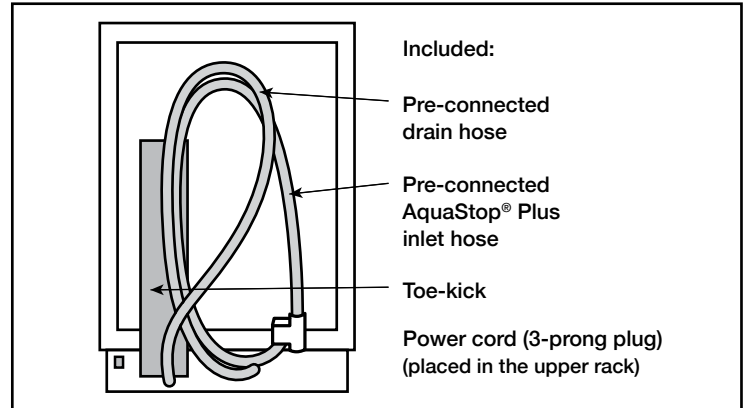

24" Recessed Handle Dishwasher

300 Series – Stainless Steel SHE53B75UC

BOSCH

Invented for life

Installation Details

Accessories: To purchase Bosch accessories, cleaners & parts please visit www.bosch-home.com/us/store or call 1-800-944-2904 (Mon to Fri 5 am to 6 pm PST, Sat 6 am to 3 pm PST).

Notes: All height, width and depth dimensions are shown in inches. BSH reserves the absolute and unrestricted right to change product materials and specifications, at any time, without notice. Consult the product's installation instructions for final dimensional data and other details prior to making cutout.

Warranties: Please see Use & Care manual or Bosch website for statement of limited warranty.

For more information on our entire line of products, go to www.bosch-home.com/us or call 1-800-944-2904

© BSH Home Appliances Corporation. All rights reserved. Bosch is a registered trademark of Robert Bosch GmbH.