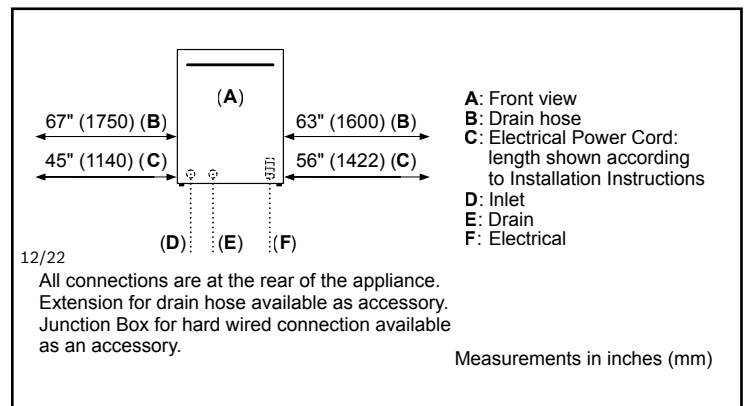

24" Recessed Handle Dishwasher

300 Series – White SHE53C82N

Installation Details

Accessories: To purchase Bosch accessories, cleaners & parts please visit www.bosch-home.com/us/store or call 1-800-944-2904 (Mon to Fri 5 am to 6 pm PST, Sat 6 am to 3 pm PST).

Notes: All height, width and depth dimensions are shown in inches. BSH reserves the absolute and unrestricted right to change product materials and specifications, at any time, without notice. Consult the product's installation instructions for final dimensional data and other details prior to making cutout.

Warranties: Please see Use & Care manual or Bosch website for statement of limited warranty.

For more information on our entire line of products, go to www.bosch-home.com/us or call 1-800-944-2904

© BSH Home Appliances Corporation. All rights reserved. Bosch is a registered trademark of Robert Bosch GmbH.