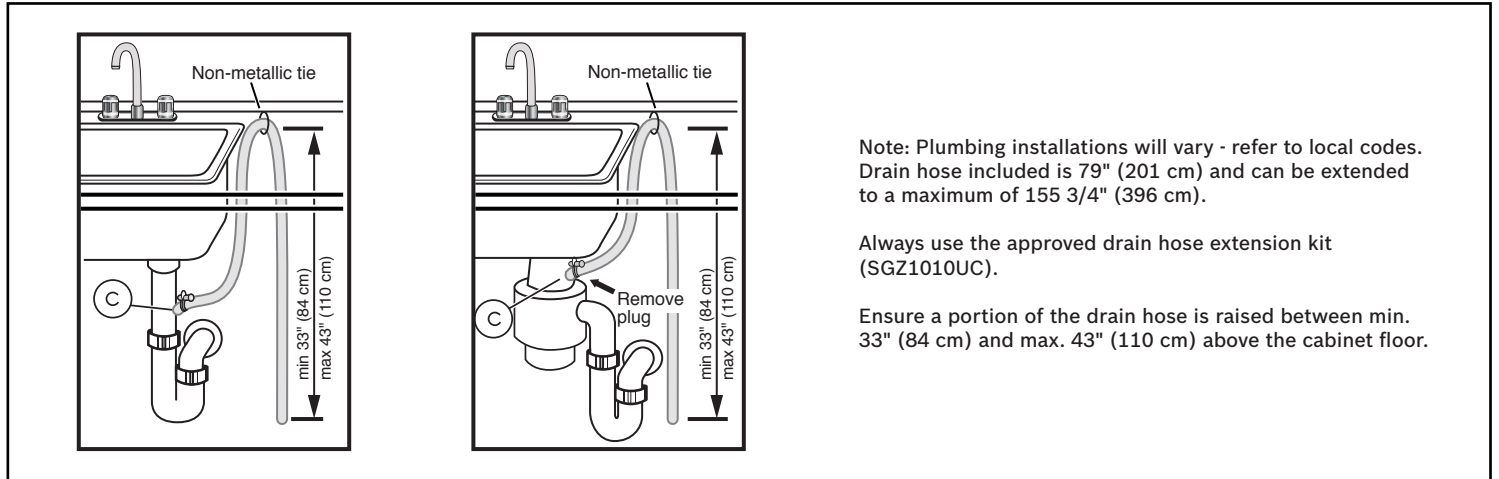

Notes: All height, width and depth dimensions are shown in inches. BSH reserves the absolute and unrestricted right to change product materials and specifications, at any time, without notice. Consult the product's installation instructions for final dimensional data and other details prior to making cutout.

24" Recessed Handle Dishwasher

300 Series – Stainless Steel SHE53C85N

BOSCH

Invented for life

Installation Details

Accessories: To purchase Bosch accessories, cleaners & parts please visit www.bosch-home.com/us/store or call 1-800-944-2904 (Mon to Fri 5 am to 6 pm PST, Sat 6 am to 3 pm PST).