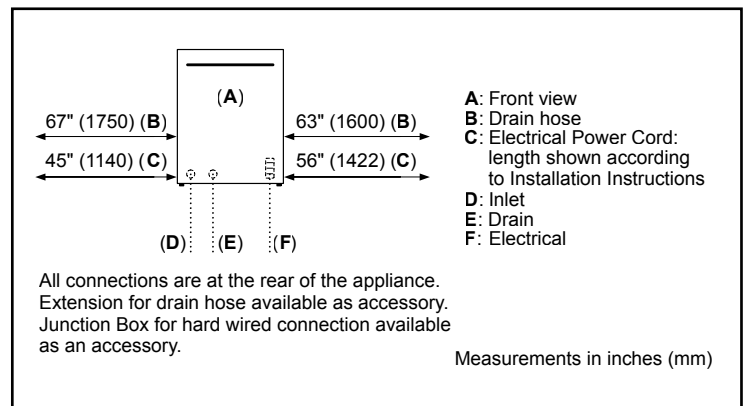

24" Recessed Handle Dishwasher

300 Series – Stainless Steel SHE53C85N

Installation Details

Accessories: To purchase Bosch accessories, cleaners & parts please visit www.bosch-home.com/us/store or call 1-800-944-2904 (Mon to Fri 5 am to 6 pm PST, Sat 6 am to 3 pm PST).

Notes: All height, width and depth dimensions are shown in inches. BSH reserves the absolute and unrestricted right to change product materials and specifications, at any time, without notice. Consult the product's installation instructions for final dimensional data and other details prior to making cutout.

Warranties: Please see Use & Care manual or Bosch website for statement of limited warranty.

For more information on our entire line of products, go to www.bosch-home.com/us or call 1-800-944-2904

© BSH Home Appliances Corporation. All rights reserved. Bosch is a registered trademark of Robert Bosch GmbH.