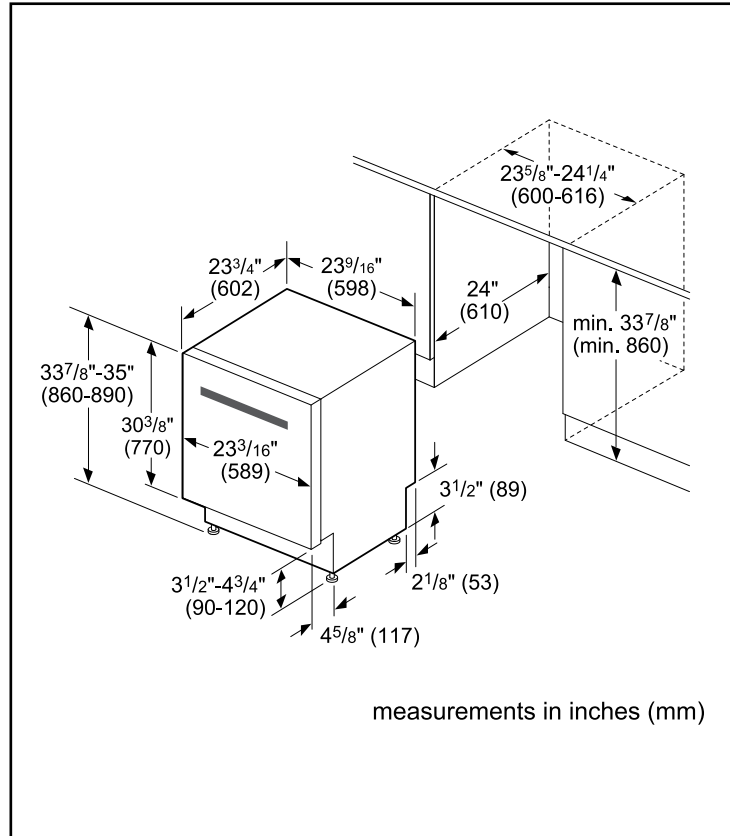

24" Recessed Handle Dishwasher

300 Series – Stainless Steel SHE53C85N

Installation Details

Accessories: To purchase Bosch accessories, cleaners & parts please visit www.bosch-home.com/us/store or call 1-800-944-2904 (Mon to Fri 5 am to 6 pm PST, Sat 6 am to 3 pm PST).

Notes: All height, width and depth dimensions are shown in inches. BSH reserves the absolute and unrestricted right to change product materials and specifications, at any time, without notice. Consult the product's installation instructions for final dimensional data and other details prior to making cutout.

Warranties: Please see Use & Care manual or Bosch website for statement of limited warranty.

For more information on our entire line of products, go to www.bosch-home.com/us or call 1-800-944-2904

© BSH Home Appliances Corporation. All rights reserved. Bosch is a registered trademark of Robert Bosch GmbH.