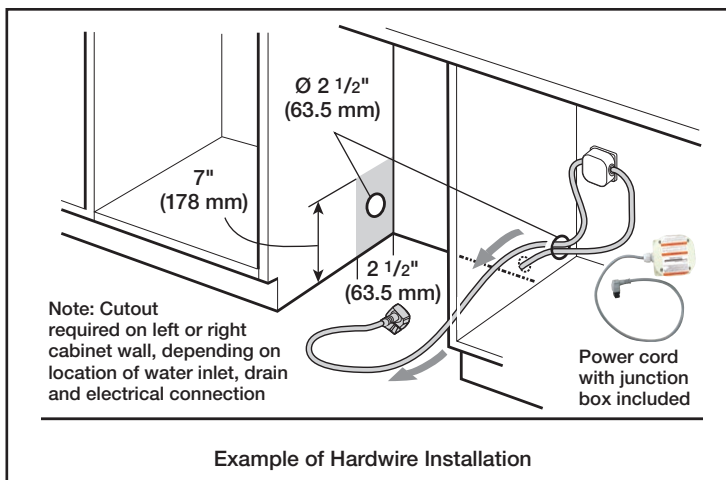

24" Recessed Handle Dishwasher

800 Series DLX – White SHE878WD2N

Installation Details

For help and assistance with Bosch accessories please visit: www.bosch-eshop.com/eshop/bosch/us or call 1-800-944-2904 Mon-Fri 5am to 6pm PST Sat 6am to 3pm PST

Notes: All height, width and depth dimensions are shown in inches. BSH reserves the absolute and unrestricted right to change product materials and specifications, at any time, without notice. Consult the product's installation instructions for final dimensional data and other details prior to making cutout. Applicable product warranty can be found in accompanying product literature or you may contact your account manager for further details.

Warranties: Bosch warrants that the Product is free from defects in materials and workmanship for a period of three hundred and sixty-five (365) days from the date of purchase. The foregoing timeline begins to run upon the date of purchase, and shall not be stalled, tolled, extended, or suspended, for any reason whatsoever. This Product is also warranted to be free from cosmetic defects in material and workmanship (such as scratches of stainless steel, paint/porcelain blemishes, chip, dents, or other damage) to the finish of the Product, for a period of thirty (30) days from the date of purchase or closing date for new construction. This cosmetic warranty excludes slight color variations due to inherent differences in painted and porcelain parts, as well as differences caused by kitchen lighting, product location, or other similar factors. This cosmetic warranty specifically excludes any display, floor, "As Is", or "B" stock appliances.

For more information on our entire line of products, go to www.bosch-home.com/us or call 1-800-944-2904

© BSH Home Appliances Corporation. All rights reserved. Bosch is a registered trademark of Robert Bosch GmbH.