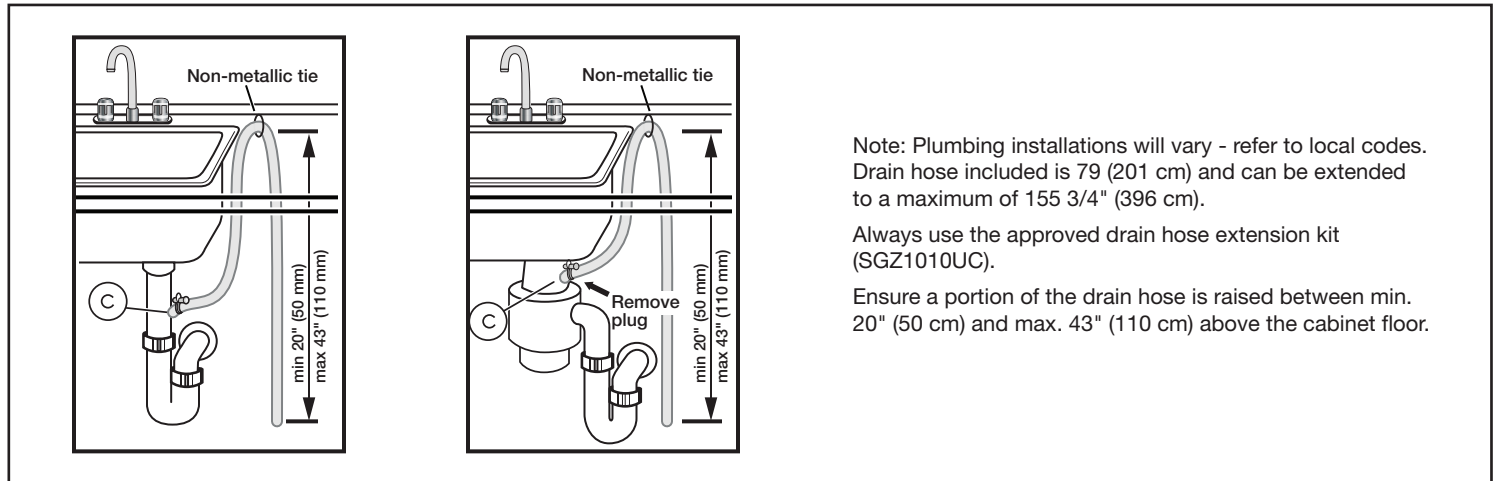

Notes: All height, width and depth dimensions are shown in inches. BSH reserves the absolute and unrestricted right to change product materials and specifications, at any time, without notice. Consult the product's installation instructions for final dimensional data and other details prior to making cutout. Applicable product warranty can be found in accompanying product literature or you may contact your account manager for further details.

24" Recessed Handle Dishwasher

800 Series DLX – White SHE878WD2N

BOSCH
Invented for life

Installation Details

For help and assistance with Bosch accessories please visit: www.bosch-eshop.com/eshop/bosch/us or call 1-800-944-2904 Mon-Fri 5am to 6pm PST Sat 6am to 3pm PST