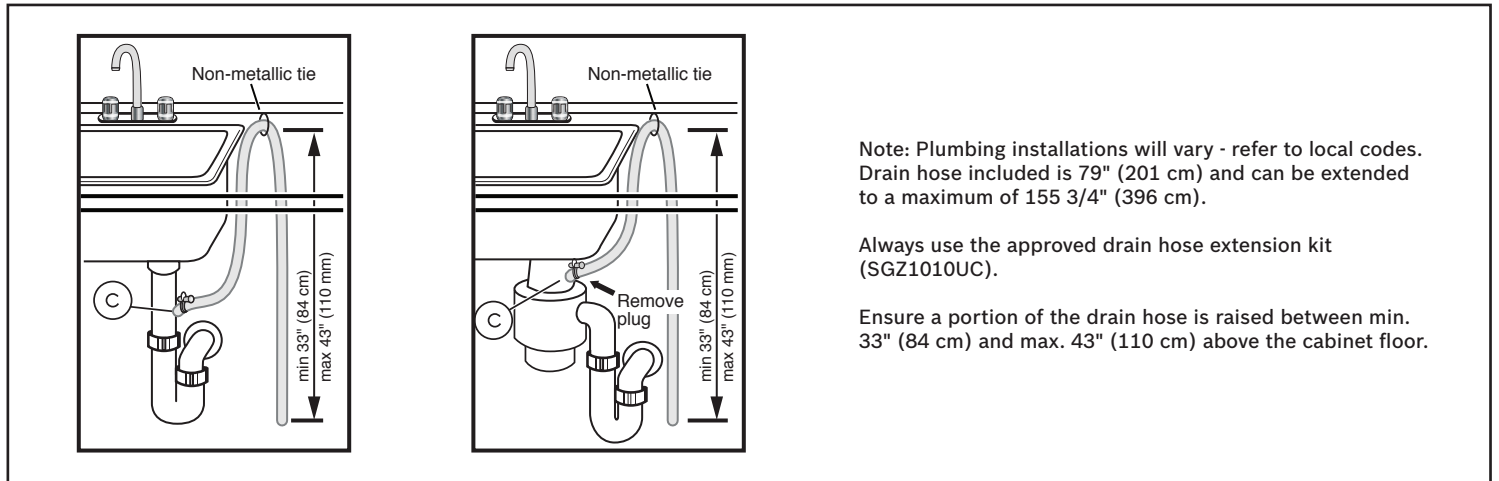

Notes: All height, width and depth dimensions are shown in inches. BSH reserves the absolute and unrestricted right to change product materials and specifications, at any time, without notice. Consult the product's installation instructions for final dimensional data and other details prior to making cutout.

24" Recessed Handle Dishwasher

Benchmark® Series – Stainless Steel SHE88PZ65N

BOSCH

Invented for life

Installation Details

Accessories: To purchase Bosch accessories, cleaners & parts please visit www.bosch-home.com/us/store or call 1-800-944-2904 (Mon to Fri 5 am to 6 pm PST, Sat 6 am to 3 pm PST).