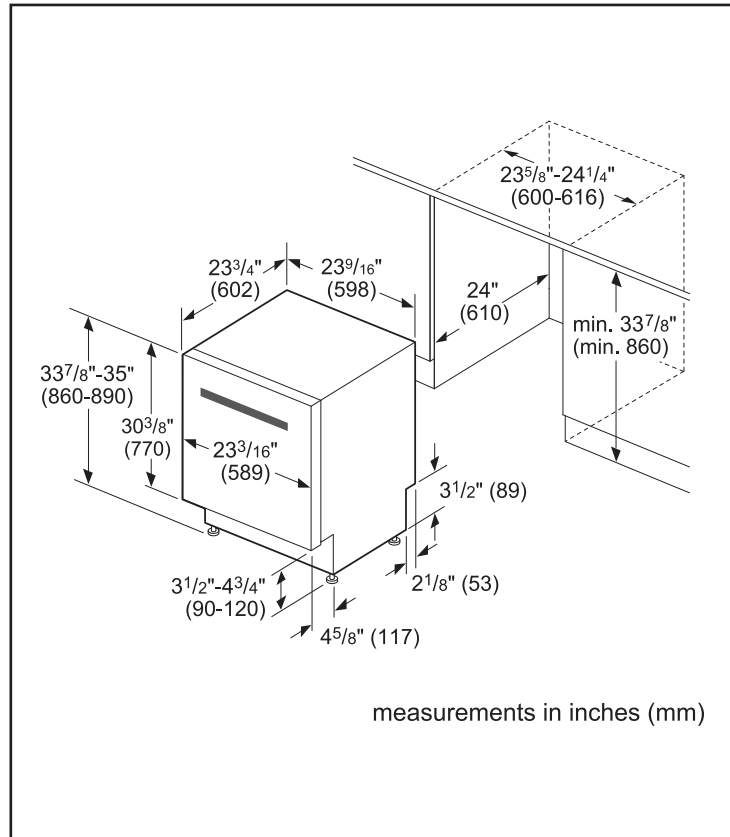

24" Recessed Handle Dishwasher

Benchmark® Series – Stainless Steel SHE88PZ65N

Installation Details

Accessories: To purchase Bosch accessories, cleaners & parts please visit www.bosch-home.com/us/store or call 1-800-944-2904 (Mon to Fri 5 am to 6 pm PST, Sat 6 am to 3 pm PST).

Notes: All height, width and depth dimensions are shown in inches. BSH reserves the absolute and unrestricted right to change product materials and specifications, at any time, without notice. Consult the product's installation instructions for final dimensional data and other details prior to making cutout.

Warranties: Please see Use & Care manual or Bosch website for statement of limited warranty.

For more information on our entire line of products, go to www.bosch-home.com/us or call 1-800-944-2904

© BSH Home Appliances Corporation. All rights reserved. Bosch is a registered trademark of Robert Bosch GmbH.