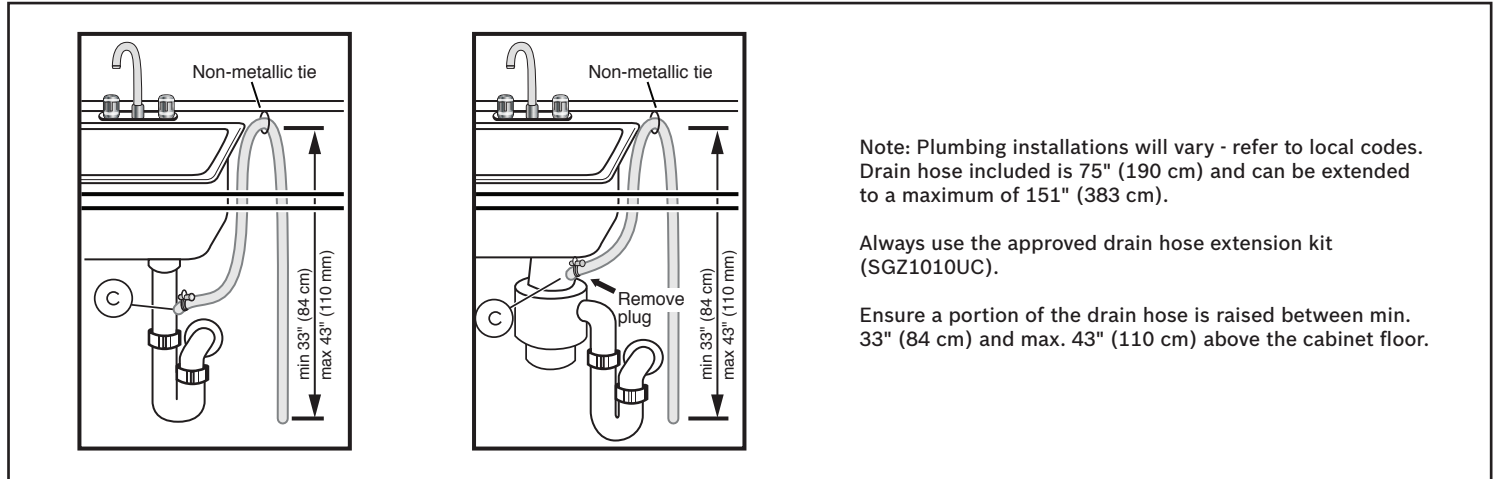

Notes: All height, width and depth dimensions are shown in inches. BSH reserves the absolute and unrestricted right to change product materials and specifications, at any time, without notice. Consult the product's installation instructions for final dimensional data and other details prior to making cutout.

24" Recessed Handle Dishwasher

300 Series – White SHEM53Z22C

BOSCH

Invented for life

Installation Details

Accessories: To purchase Bosch accessories, cleaners & parts please call 1-800-944-2904 (Mon to Fri 5 am to 6 pm PST, Sat 6 am to 3 pm PST).