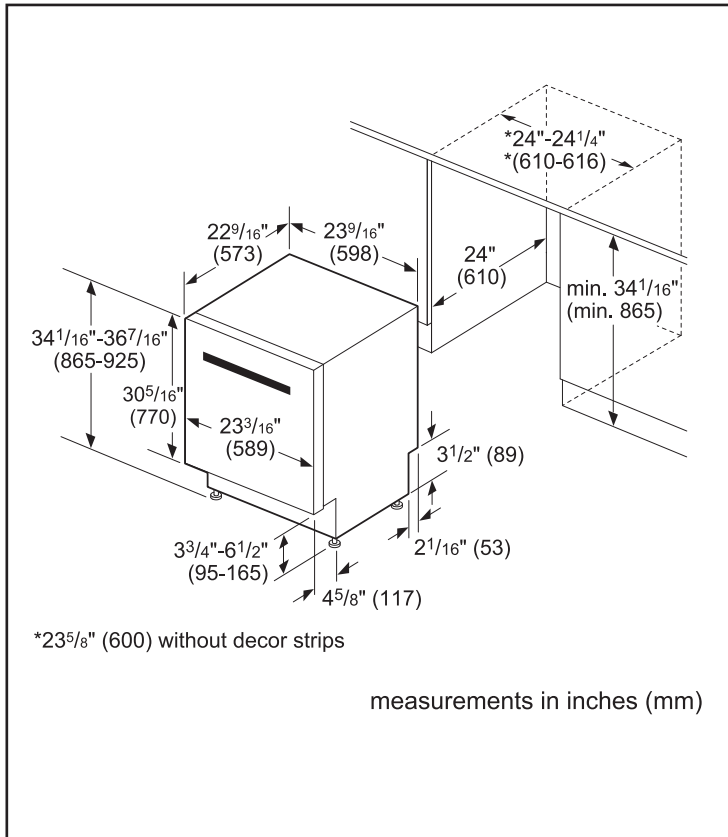

24" Recessed Handle Dishwasher

300 Series – White SHEM53Z22C

Installation Details

Accessories: To purchase Bosch accessories, cleaners & parts please call 1-800-944-2904 (Mon to Fri 5 am to 6 pm PST, Sat 6 am to 3 pm PST).

Notes: All height, width and depth dimensions are shown in inches. BSH reserves the absolute and unrestricted right to change product materials and specifications, at any time, without notice. Consult the product's installation instructions for final dimensional data and other details prior to making cutout.

Warranties: Please see Use & Care manual or Bosch website for statement of limited warranty.

For more information on our entire line of products, go to www.bosch-home.ca or call 1-800-944-2904

© BSH Home Appliances Corporation. All rights reserved. Bosch is a registered trademark of Robert Bosch GmbH.