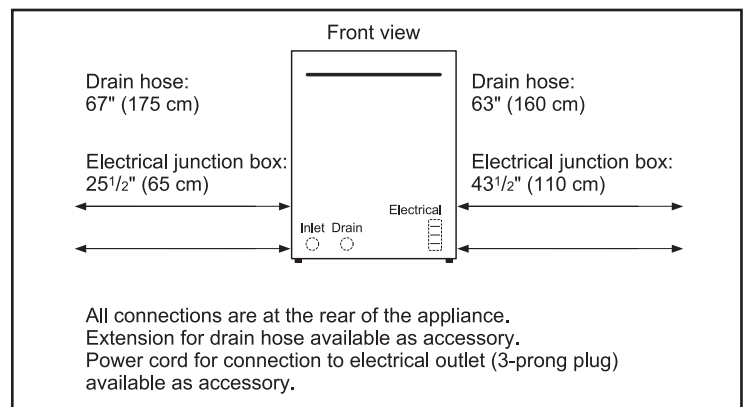

24" Recessed Handle Dishwasher

800 Series – Black SHEM78W56N

Installation Details

For help and assistance with Bosch accessories please visit: www.bosch-eshop.com/eshop/bosch/us or call 1-800-944-2904 Mon-Fri 5am to 6pm PST Sat 6am to 3pm PST

Notes: All height, width and depth dimensions are shown in inches. BSH reserves the absolute and unrestricted right to change product materials and specifications, at any time, without notice. Consult the product's installation instructions for final dimensional data and other details prior to making cutout. Applicable product warranty can be found in accompanying product literature or you may contact your account manager for further details.

Warranties: Bosch warrants that the Product is free from defects in materials and workmanship for a period of three hundred and sixty-five (365) days from the date of purchase. The foregoing timeline begins to run upon the date of purchase, and shall not be stalled, tolled, extended, or suspended, for any reason whatsoever. This Product is also warranted to be free from cosmetic defects in material and workmanship (such as scratches of stainless steel, paint/porcelain blemishes, chip, dents, or other damage) to the finish of the Product, for a period of thirty (30) days from the date of purchase or closing date for new construction. This cosmetic warranty excludes slight color variations due to inherent differences in painted and porcelain parts, as well as differences caused by kitchen lighting, product location, or other similar factors. This cosmetic warranty specifically excludes any display, floor, "As Is", or "B" stock appliances.

For more information on our entire line of products, go to www.bosch-home.com/us or call 1-800-944-2904

© BSH Home Appliances Corporation. All rights reserved. Bosch is a registered trademark of Robert Bosch GmbH.