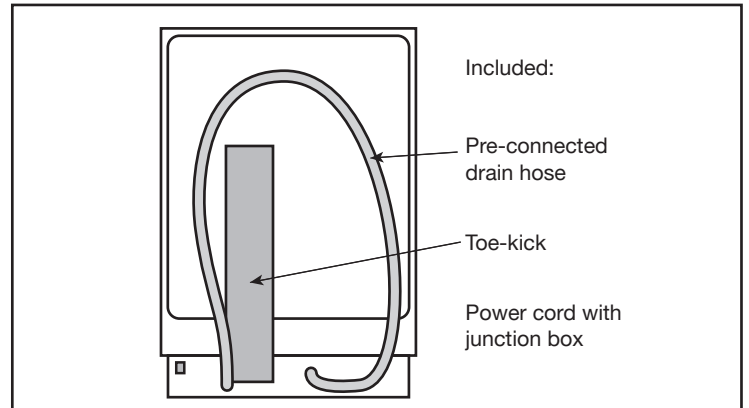

Notes: All height, width and depth dimensions are shown in inches. BSH reserves the absolute and unrestricted right to change product materials and specifications, at any time, without notice. Consult the product's installation instructions for final dimensional data and other details prior to making cutout. Applicable product warranty can be found in accompanying product literature or you may contact your account manager for further details.

24" Recessed Handle Dishwasher

800 Series – Black SHEM78W56N

Installation Details

For help and assistance with Bosch accessories please visit: www.bosch-eshop.com/eshop/bosch/us or call 1-800-944-2904 Mon-Fri 5am to 6pm PST Sat 6am to 3pm PST