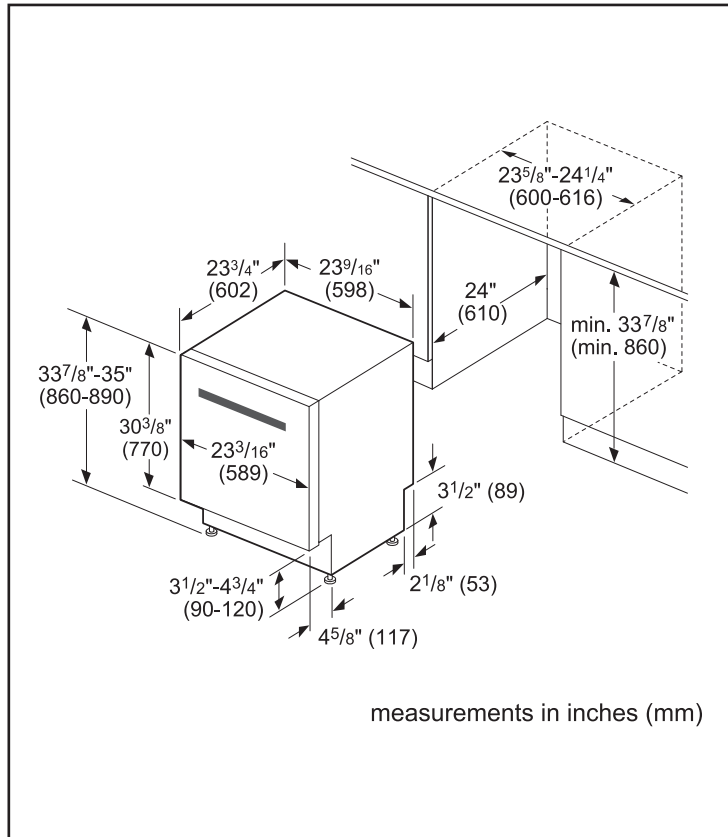

24" Recessed Handle Dishwasher

800 Series – Black SHEM78W56N

Installation Details

For help and assistance with Bosch accessories please visit: www.bosch-eshop.com/eshop/bosch/us or call 1-800-944-2904 Mon-Fri 5am to 6pm PST Sat 6am to 3pm PST

Notes: All height, width and depth dimensions are shown in inches. BSH reserves the absolute and unrestricted right to change product materials and specifications, at any time, without notice. Consult the product's installation instructions for final dimensional data and other details prior to making cutout. Applicable product warranty can be found in accompanying product literature or you may contact your account manager for further details.

Warranties: Bosch warrants that the Product is free from defects in materials and workmanship for a period of three hundred and sixty-five (365) days from the date of purchase. The foregoing timeline begins to run upon the date of purchase, and shall not be stalled, tolled, extended, or suspended, for any reason whatsoever. This Product is also warranted to be free from cosmetic defects in material and workmanship (such as scratches of stainless steel, paint/porcelain blemishes, chip, dents, or other damage) to the finish of the Product, for a period of thirty (30) days from the date of purchase or closing date for new construction. This cosmetic warranty excludes slight color variations due to inherent differences in painted and porcelain parts, as well as differences caused by kitchen lighting, product location, or other similar factors. This cosmetic warranty specifically excludes any display, floor, "As Is", or "B" stock appliances.

For more information on our entire line of products, go to www.bosch-home.com/us or call 1-800-944-2904

© BSH Home Appliances Corporation. All rights reserved. Bosch is a registered trademark of Robert Bosch GmbH.