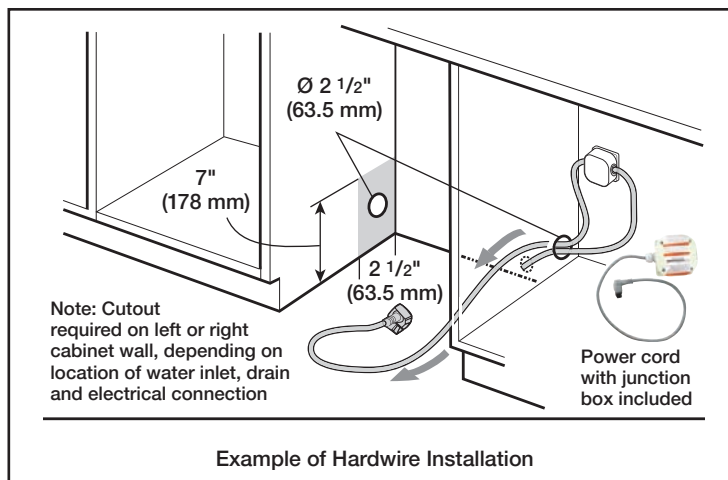

24" Recessed Handle Dishwasher

800 Series – Black SHEM78W56N

Installation Details

For help and assistance with Bosch accessories please visit: www.bosch-eshop.com/eshop/bosch/us or call 1-800-944-2904 Mon-Fri 5am to 6pm PST Sat 6am to 3pm PST

Notes: All height, width and depth dimensions are shown in inches. BSH reserves the absolute and unrestricted right to change product materials and specifications, at any time, without notice. Consult the product's installation instructions for final dimensional data and other details prior to making cutout. Applicable product warranty can be found in accompanying product literature or you may contact your account manager for further details.

Warranties: Bosch warrants that the Product is free from defects in materials and workmanship for a period of three hundred and sixty-five (365) days from the date of purchase. The foregoing timeline begins to run upon the date of purchase, and shall not be stalled, tolled, extended, or suspended, for any reason whatsoever. This Product is also warranted to be free from cosmetic defects in material and workmanship (such as scratches of stainless steel, paint/porcelain blemishes, chip, dents, or other damage) to the finish of the Product, for a period of thirty (30) days from the date of purchase or closing date for new construction. This cosmetic warranty excludes slight color variations due to inherent differences in painted and porcelain parts, as well as differences caused by kitchen lighting, product location, or other similar factors. This cosmetic warranty specifically excludes any display, floor, "As Is", or "B" stock appliances.

For more information on our entire line of products, go to www.bosch-home.com/us or call 1-800-944-2904

© BSH Home Appliances Corporation. All rights reserved. Bosch is a registered trademark of Robert Bosch GmbH.