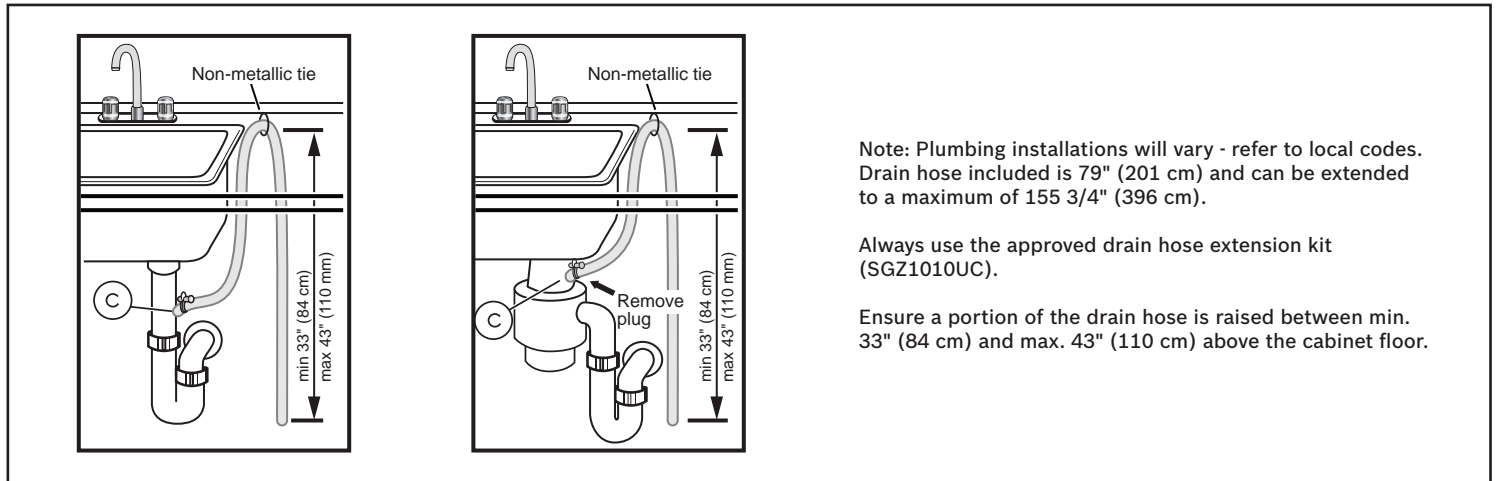

Notes: All height, width and depth dimensions are shown in inches. BSH reserves the absolute and unrestricted right to change product materials and specifications, at any time, without notice. Consult the product's installation instructions for final dimensional data and other details prior to making cutout.

24" Recessed Handle Dishwasher

800 Series – Stainless Steel SHEM78Z55N

BOSCH

Invented for life

Installation Details

Accessories: To purchase Bosch accessories, cleaners & parts please visit www.bosch-home.com/us/store or call 1-800-944-2904 (Mon to Fri 5 am to 6 pm PST, Sat 6 am to 3 pm PST).