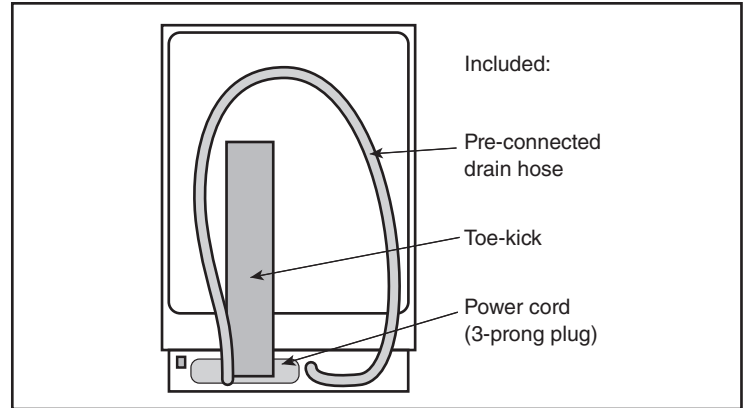

Notes: All height, width and depth dimensions are shown in inches. BSH reserves the absolute and unrestricted right to change product materials and specifications, at any time, without notice. Consult the product's installation instructions for final dimensional data and other details prior to making cutout.

24" Pocket Handle Dishwasher

800 Series – Black Stainless SHP78CM4N

BOSCH

Invented for life

Installation Details

Accessories: To purchase Bosch accessories, cleaners & parts please call 1-800-944-2904 (Mon to Fri 5 am to 6 pm PST, Sat 6 am to 3 pm PST).