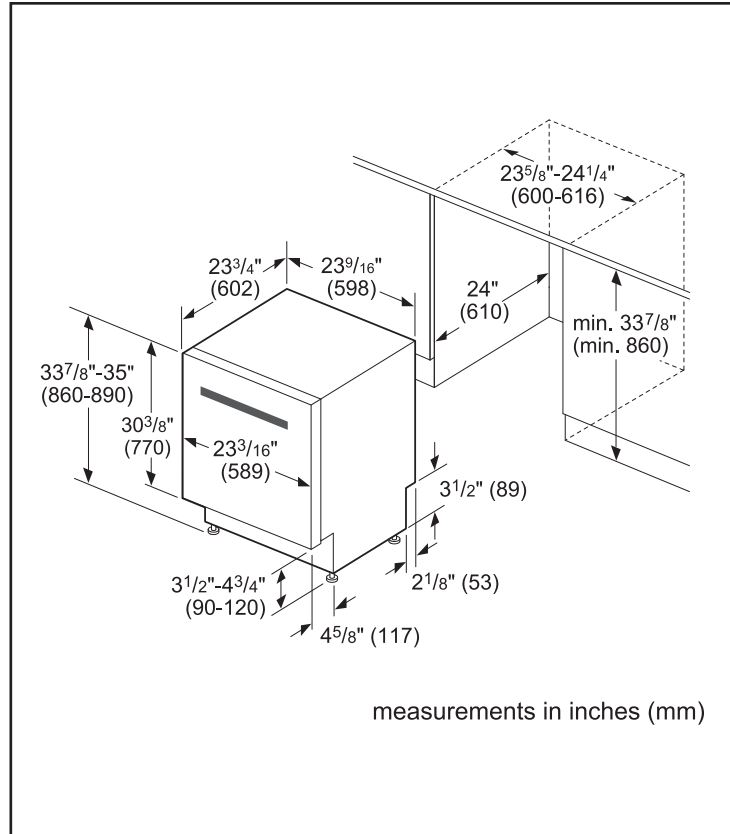

24" Pocket Handle Dishwasher

800 Series – Black Stainless SHP78CM4N

BOSCH

Invented for life

Installation Details

Accessories: To purchase Bosch accessories, cleaners & parts please visit www.bosch-home.com/us/store or call 1-800-944-2904 (Mon to Fri 5 am to 6 pm PST, Sat 6 am to 3 pm PST).

Notes: All height, width and depth dimensions are shown in inches. BSH reserves the absolute and unrestricted right to change product materials and specifications, at any time, without notice. Consult the product's installation instructions for final dimensional data and other details prior to making cutout.

Warranties: Please see Use & Care manual or Bosch website for statement of limited warranty.

For more information on our entire line of products, go to www.bosch-home.com/us or call 1-800-944-2904

© BSH Home Appliances Corporation. All rights reserved. Bosch is a registered trademark of Robert Bosch GmbH.