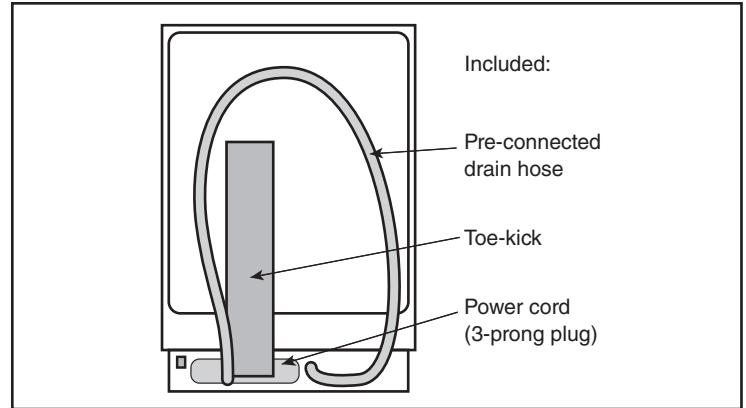

24" Pocket Handle Dishwasher

800 Series – Black Stainless SHP78CM4N

BOSCH

Invented for life

Installation Details

Accessories: To purchase Bosch accessories, cleaners & parts please visit www.bosch-home.com/us/store or call 1-800-944-2904 (Mon to Fri 5 am to 6 pm PST, Sat 6 am to 3 pm PST).

Notes: All height, width and depth dimensions are shown in inches. BSH reserves the absolute and unrestricted right to change product materials and specifications, at any time, without notice. Consult the product's installation instructions for final dimensional data and other details prior to making cutout.