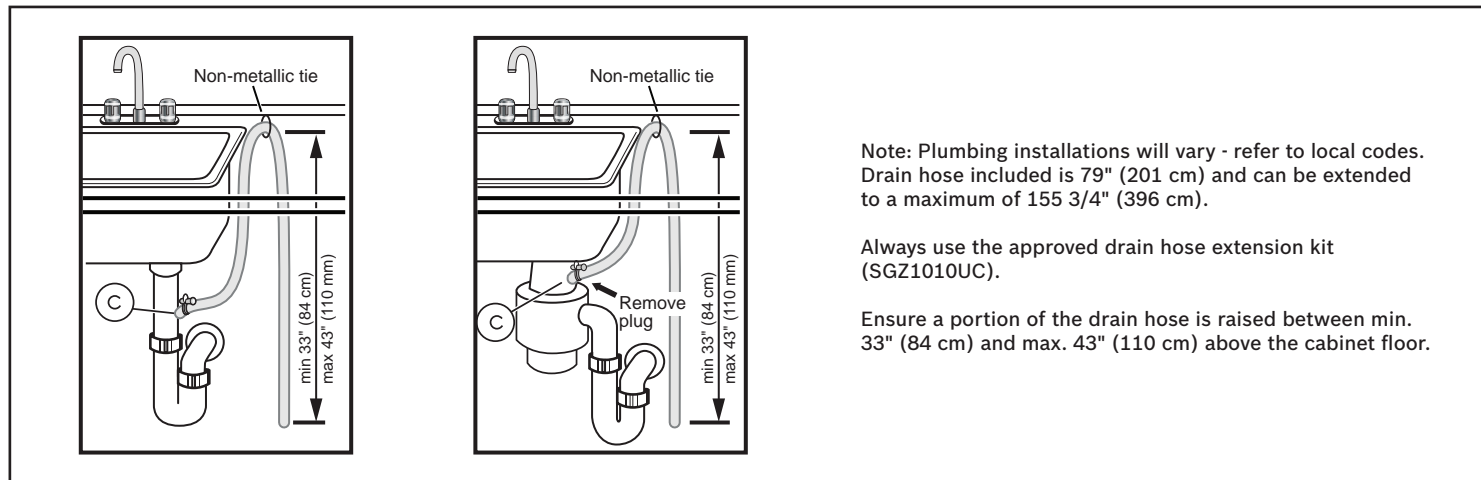

Notes: All height, width and depth dimensions are shown in inches. BSH reserves the absolute and unrestricted right to change product materials and specifications, at any time, without notice. Consult the product's installation instructions for final dimensional data and other details prior to making cutout.

24" Pocket Handle Dishwasher

800 Series – Stainless Steel SHPM88Z75N

BOSCH

Invented for life

Installation Details

Accessories: To purchase Bosch accessories, cleaners & parts please visit www.bosch-home.com/us/store or call 1-800-944-2904 (Mon to Fri 5 am to 6 pm PST, Sat 6 am to 3 pm PST).