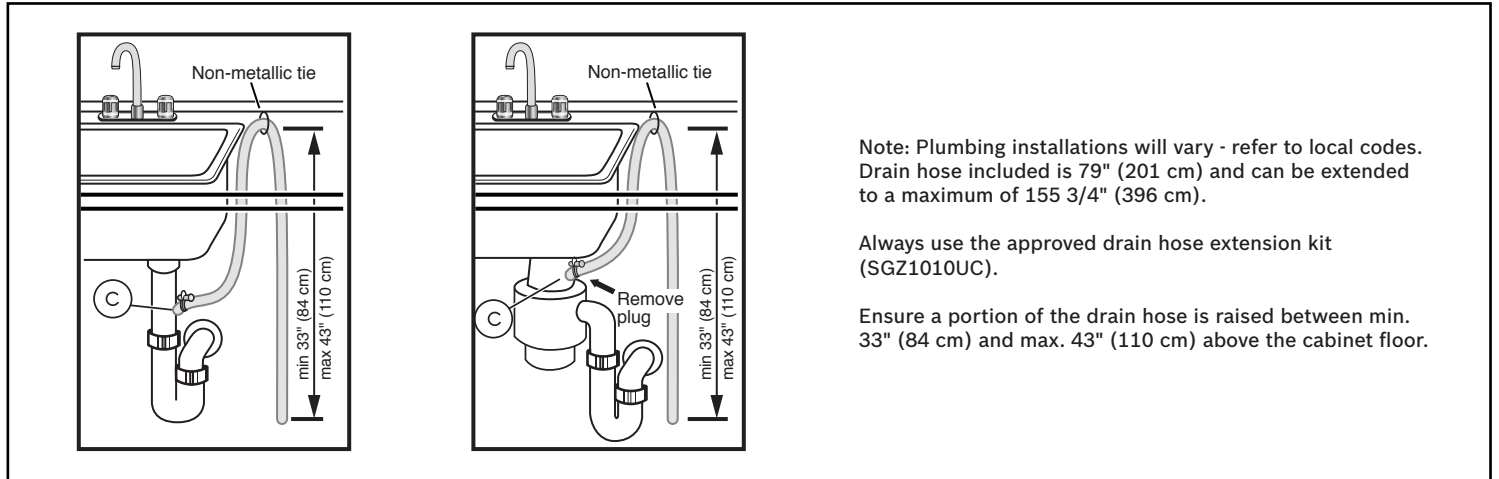

Notes: All height, width and depth dimensions are shown in inches. BSH reserves the absolute and unrestricted right to change product materials and specifications, at any time, without notice. Consult the product's installation instructions for final dimensional data and other details prior to making cutout.

24" Scoop Handle Dishwasher

300 Series – Stainless Steel SHS53CD5N

BOSCH

Invented for life

Installation Details

Accessories: To purchase Bosch accessories, cleaners & parts please visit www.bosch-home.com/us/store or call 1-800-944-2904 (Mon to Fri 5 am to 6 pm PST, Sat 6 am to 3 pm PST).