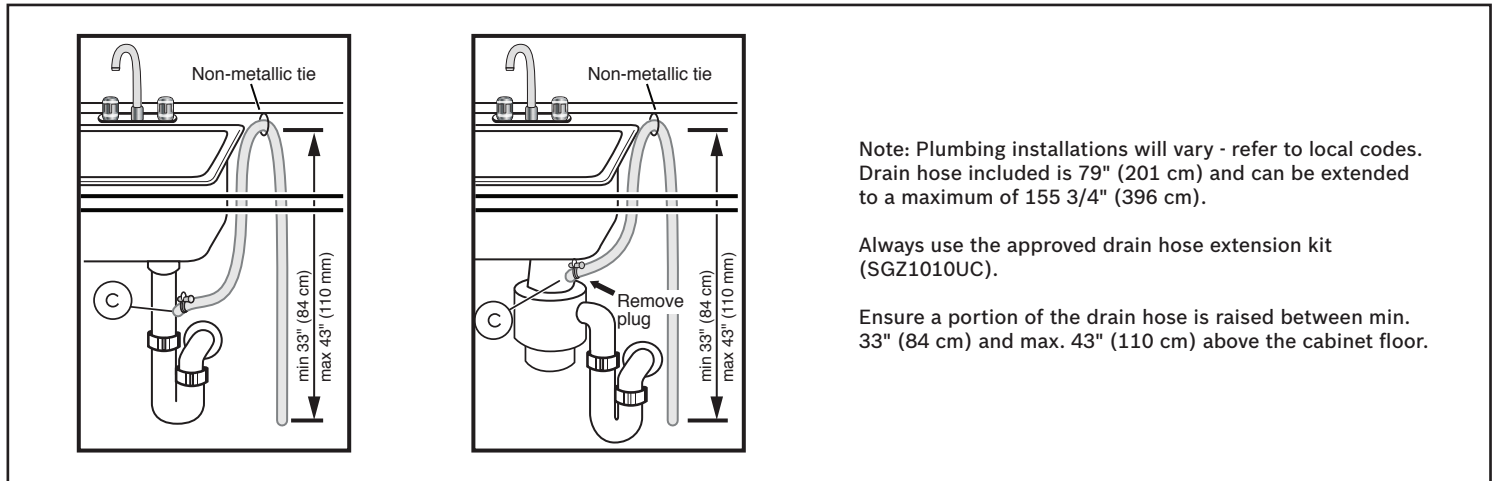

Notes: All height, width and depth dimensions are shown in inches. BSH reserves the absolute and unrestricted right to change product materials and specifications, at any time, without notice. Consult the product's installation instructions for final dimensional data and other details prior to making cutout.

24" Custom Panel Dishwasher

Benchmark® Series – Custom Panel SHV88PZ63N

BOSCH

Invented for life

Installation Details

Accessories: To purchase Bosch accessories, cleaners & parts please visit www.bosch-home.com/us/store or call 1-800-944-2904 (Mon to Fri 5 am to 6 pm PST, Sat 6 am to 3 pm PST).