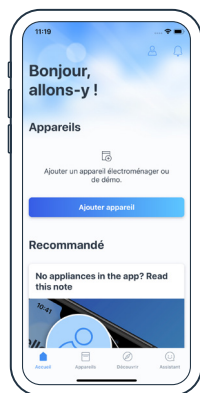

Guide d'installation

Connectez votre lave-vaisselle aujourd'hui avec Home Connect

- ① Téléchargez l'appli Home Connect et suivez les instructions