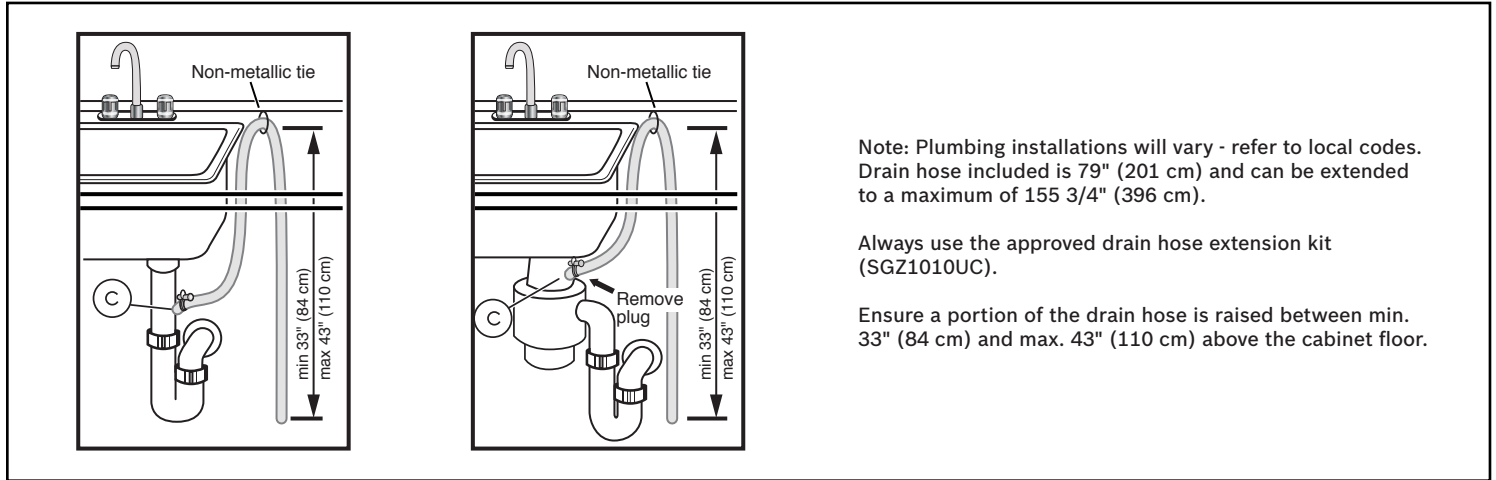

Notes: All height, width and depth dimensions are shown in inches. BSH reserves the absolute and unrestricted right to change product materials and specifications, at any time, without notice. Consult the product's installation instructions for final dimensional data and other details prior to making cutout.

24" Bar Handle Dishwasher

800 Series – Stainless Steel SHX78B75UC

BOSCH

Invented for life

Installation Details

Accessories: To purchase Bosch accessories, cleaners & parts please visit www.bosch-home.com/us/store or call 1-800-944-2904 (Mon to Fri 5 am to 6 pm PST, Sat 6 am to 3 pm PST).