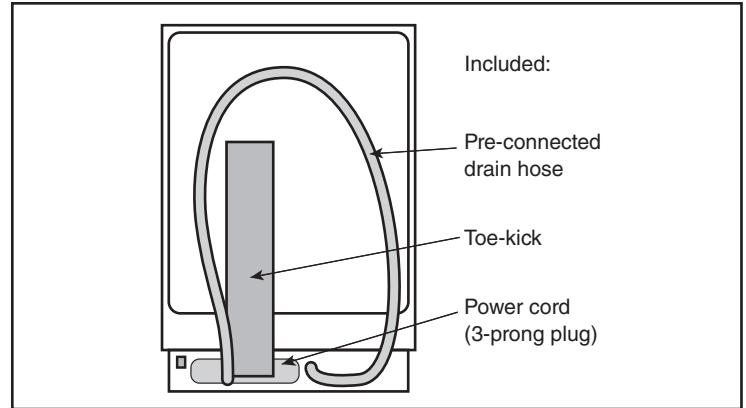

Notes: All height, width and depth dimensions are shown in inches. BSH reserves the absolute and unrestricted right to change product materials and specifications, at any time, without notice. Consult the product's installation instructions for final dimensional data and other details prior to making cutout.

24" Bar Handle Dishwasher

800 Series – Black Stainless SHX78CM4N

BOSCH

Invented for life

Installation Details

Accessories: To purchase Bosch accessories, cleaners & parts please call 1-800-944-2904 (Mon to Fri 5 am to 6 pm PST, Sat 6 am to 3 pm PST).