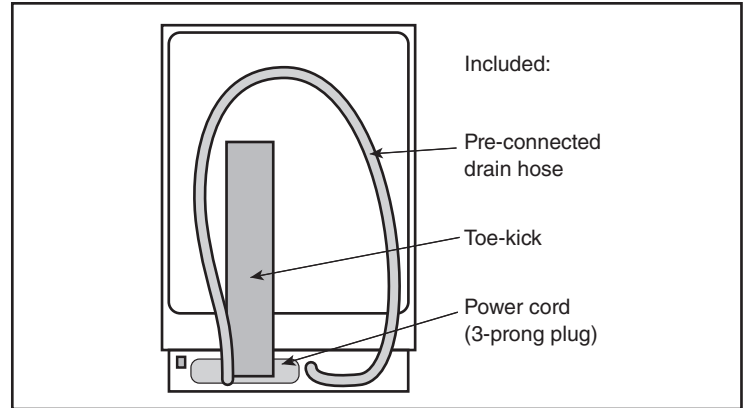

Notes: All height, width and depth dimensions are shown in inches. BSH reserves the absolute and unrestricted right to change product materials and specifications, at any time, without notice. Consult the product's installation instructions for final dimensional data and other details prior to making cutout.

24" Bar Handle Dishwasher

800 Series – Black Stainless SHX78CM4N

BOSCH

Invented for life

Installation Details

Accessories: To purchase Bosch accessories, cleaners & parts please visit www.bosch-home.com/us/store or call 1-800-944-2904 (Mon to Fri 5 am to 6 pm PST, Sat 6 am to 3 pm PST).