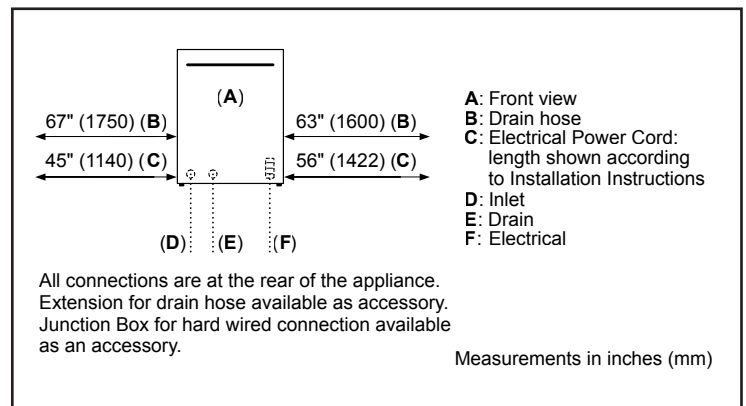

24" Bar Handle Dishwasher

800 Series – Stainless Steel SHX78CM5N

BOSCH

Invented for life

Installation Details

Accessories: To purchase Bosch accessories, cleaners & parts please call 1-800-944-2904 (Mon to Fri 5 am to 6 pm PST, Sat 6 am to 3 pm PST).

Notes: All height, width and depth dimensions are shown in inches. BSH reserves the absolute and unrestricted right to change product materials and specifications, at any time, without notice. Consult the product's installation instructions for final dimensional data and other details prior to making cutout.

Warranties: Please see Use & Care manual or Bosch website for statement of limited warranty.

For more information on our entire line of products, go to www.bosch-home.ca or call 1-800-944-2904

© BSH Home Appliances Corporation. All rights reserved. Bosch is a registered trademark of Robert Bosch GmbH.