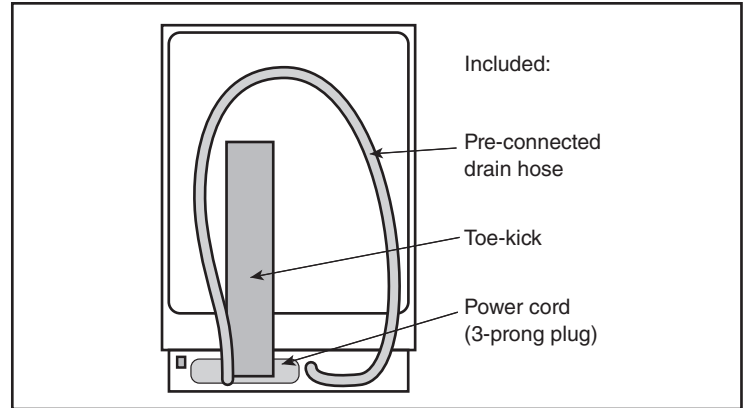

Notes: All height, width and depth dimensions are shown in inches. BSH reserves the absolute and unrestricted right to change product materials and specifications, at any time, without notice. Consult the product's installation instructions for final dimensional data and other details prior to making cutout.

24" Bar Handle Dishwasher

800 Series – Stainless Steel SHX78CM5N

BOSCH

Invented for life

Installation Details

Accessories: To purchase Bosch accessories, cleaners & parts please call 1-800-944-2904 (Mon to Fri 5 am to 6 pm PST, Sat 6 am to 3 pm PST).