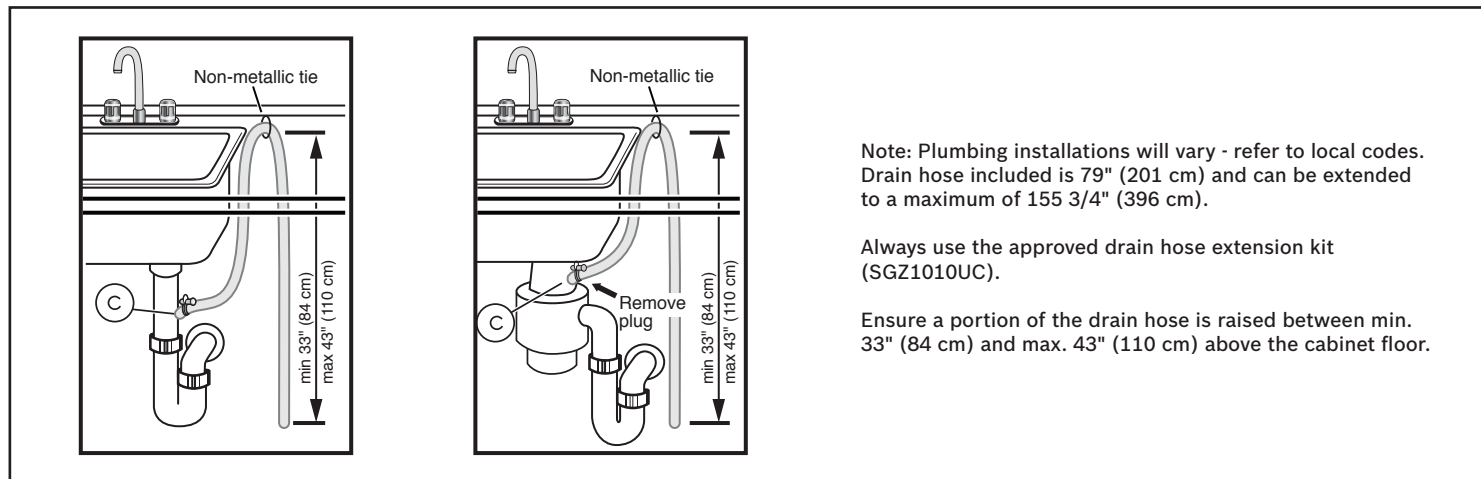

Notes: All height, width and depth dimensions are shown in inches. BSH reserves the absolute and unrestricted right to change product materials and specifications, at any time, without notice. Consult the product's installation instructions for final dimensional data and other details prior to making cutout.

24" Bar Handle Dishwasher

800 Series – Stainless Steel SHX78CM5N

BOSCH
Invented for life

Installation Details

Accessories: To purchase Bosch accessories, cleaners & parts please visit www.bosch-home.com/us/store or call 1-800-944-2904 (Mon to Fri 5 am to 6 pm PST, Sat 6 am to 3 pm PST).