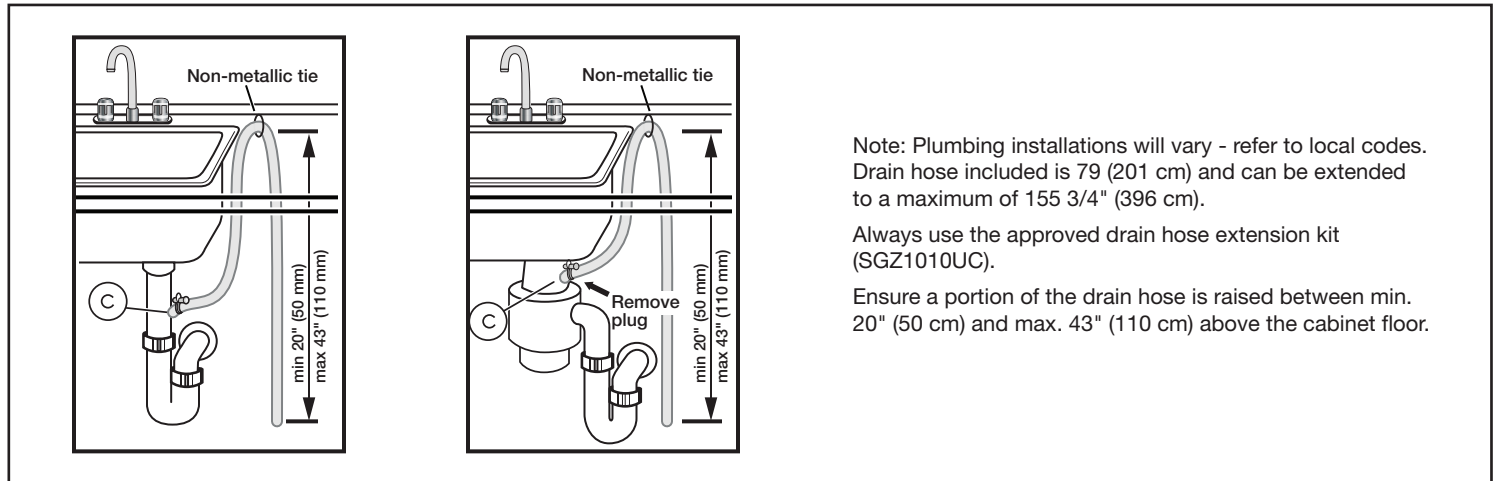

Notes: All height, width and depth dimensions are shown in inches. BSH reserves the absolute and unrestricted right to change product materials and specifications, at any time, without notice. Consult the product's installation instructions for final dimensional data and other details prior to making cutout. Applicable product warranty can be found in accompanying product literature or you may contact your account manager for further details.

24" Bar Handle Dishwasher

800 Series DLX – White SHX878WD2N

BOSCH
Invented for life

Installation Details

For help and assistance with Bosch accessories please visit: www.bosch-eshop.com/eshop/bosch/us or call 1-800-944-2904 Mon-Fri 5am to 6pm PST Sat 6am to 3pm PST