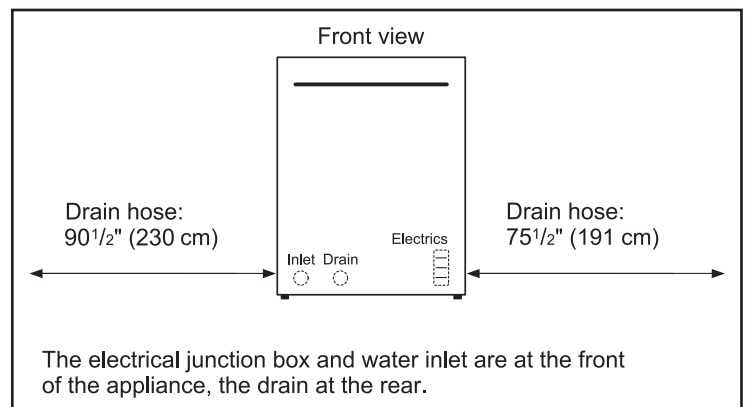

24" Bar Handle Dishwasher

100 Series – Black SHXM4AY56N

Installation Details

Accessories: To purchase Bosch accessories, cleaners & parts please visit www.bosch-home.com/us/store or call 1-800-944-2904 (Mon to Fri 5 am to 6 pm PST, Sat 6 am to 3 pm PST).

Notes: All height, width and depth dimensions are shown in inches. BSH reserves the absolute and unrestricted right to change product materials and specifications, at any time, without notice. Consult the product's installation instructions for final dimensional data and other details prior to making cutout.

Warranties: Please see Use & Care manual or Bosch website for statement of limited warranty.

For more information on our entire line of products, go to www.bosch-home.com/us or call 1-800-944-2904

© BSH Home Appliances Corporation. All rights reserved. Bosch is a registered trademark of Robert Bosch GmbH.