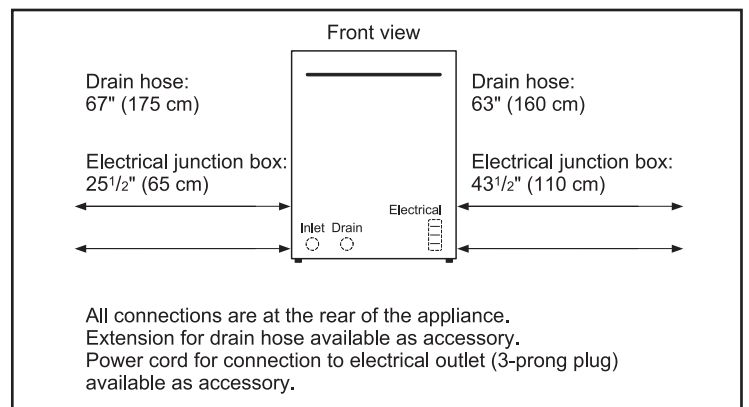

24" Bar Handle Dishwasher

800 Series – Black Stainless Steel SHXM78W54N

Installation Details

Accessories: To purchase Bosch accessories, cleaners & parts please visit www.bosch-home.com/us/store or call 1-800-944-2904 (Mon to Fri 5 am to 6 pm PST, Sat 6 am to 3 pm PST).

Notes: All height, width and depth dimensions are shown in inches. BSH reserves the absolute and unrestricted right to change product materials and specifications, at any time, without notice. Consult the product's installation instructions for final dimensional data and other details prior to making cutout.

Warranties: Please see Use & Care manual or Bosch website for statement of limited warranty.

For more information on our entire line of products, go to www.bosch-home.com/us or call 1-800-944-2904

© BSH Home Appliances Corporation. All rights reserved. Bosch is a registered trademark of Robert Bosch GmbH.