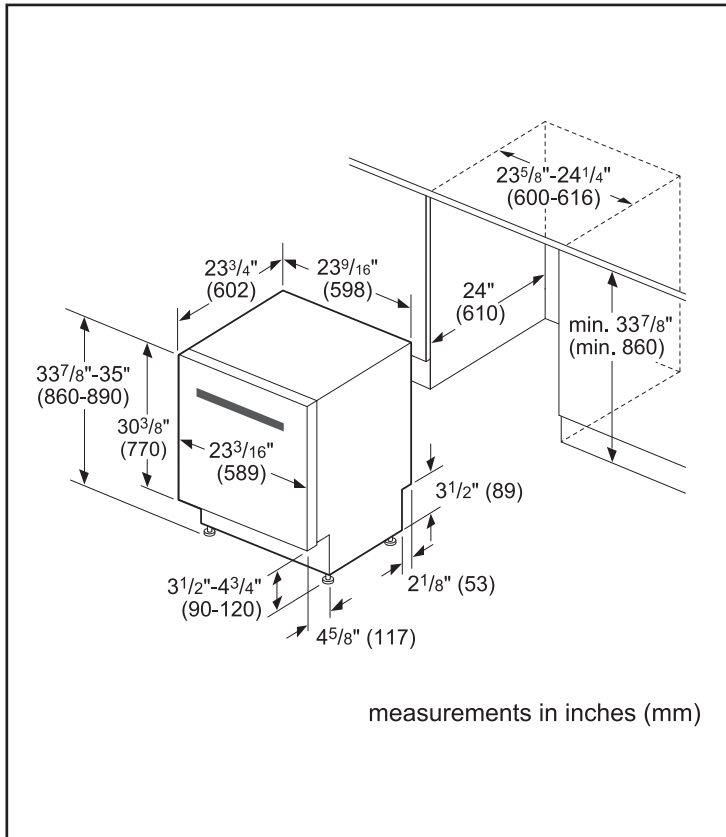

24" Bar Handle Dishwasher

800 Series – Black Stainless Steel SHXM78W54N

Installation Details

Accessories: To purchase Bosch accessories, cleaners & parts please visit www.bosch-home.com/us/store or call 1-800-944-2904 (Mon to Fri 5 am to 6 pm PST, Sat 6 am to 3 pm PST).

Notes: All height, width and depth dimensions are shown in inches. BSH reserves the absolute and unrestricted right to change product materials and specifications, at any time, without notice. Consult the product's installation instructions for final dimensional data and other details prior to making cutout.

Warranties: Please see Use & Care manual or Bosch website for statement of limited warranty.

For more information on our entire line of products, go to www.bosch-home.com/us or call 1-800-944-2904

© BSH Home Appliances Corporation. All rights reserved. Bosch is a registered trademark of Robert Bosch GmbH.