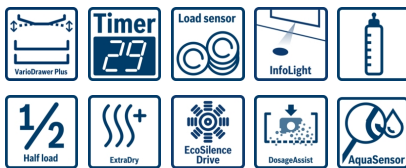

Dishwashers

24" Bar Handle Dishwasher 800 Series- Stainless steel SHXM78W55N

The flexible 3rd rack allows you to accommodate deeper items, while adjustable tines let you customize the rack's loading space.

- **42 dBA:** Quietest Dishwasher Brand in the North America.
- A flexible 3rd rack with fold down sides adds 30% more loading capacity.
- Touch Control Technology allows for quick cycle programming.
- The EasyGlide™ rack system provides a smooth glide for easier loading & unloading on the upper rack.
- RackMatic® offers 3 height levels, for 9 possible rack positions.

Technical Data

Upper Rack :	500
Adjustable upper rack :	Rackmatic 3-stage
Upper rack cup shelf :	2
Lower Rack :	800
3rd Rack :	3rd Rack 2.0
Silverware Basket :	Standard
Optional accessories :	SGZ1010UC, SMZ5000, SMZPC002UC
UPC code :	825225923008
Variant color :	Stainless steel
Panel ready :	No
Silence level (dBA) :	42
Watts (W) :	1300
Current (A) :	12
Volts (V) :	120
Frequency (Hz) :	60
Energy Consumption (kWh/yr) :	269
Energy Star® qualified :	Yes
Plug type :	fixed connection
Required cutout size (HxWxD) (in) :	x 33 7/8 " x 23 9/16 "
Required cutout size (HxWxD) (mm) :	860-890 x 610 x 610
Overall appliance dimensions (HxWxD) (in) :	33 7/8 " x 23 9/16 " x 23 3/4 "
Power cord length (in) :	43 1/2"
Power cord length (cm) :	110
Length outlet hose (in) :	67 "
Length outlet hose (cm) :	175
Product packaging dimensions (HxWxD) (in) :	35 3/4" x 26" x 29 5/16"
Tub material :	Stainless steel
Tub type :	TallTub
ADA Compliant :	No
Number of place settings :	16

Optional accessories

- SGZ1010UC : Drain hose extension kit
- SMZ5000 : Dishwashing aid set
- SMZPC002UC : Powercord with cold plug