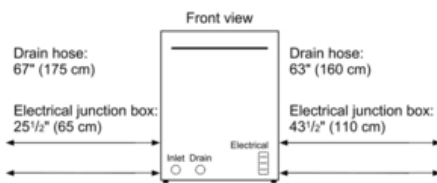

Dishwashers

24" Bar Handle Dishwasher 800 Series- Stainless steel SHXM78W55N

All connections are at the rear of the appliance.
Extension for drain hose available as accessory.
Power cord for connection to electrical outlet (3-prong plug)
available as accessory.