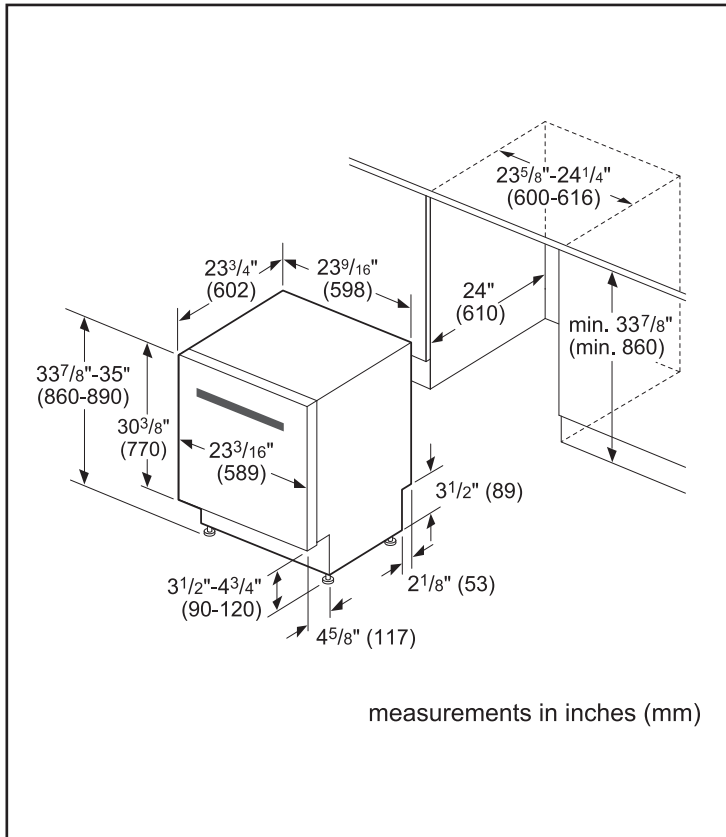

24" Bar Handle Dishwasher

800 Series – Stainless Steel SHXM88Z75N

BOSCH

Invented for life

Installation Details

Accessories: To purchase Bosch accessories, cleaners & parts please visit www.bosch-home.com/us/store or call 1-800-944-2904 (Mon to Fri 5 am to 6 pm PST, Sat 6 am to 3 pm PST).

Notes: All height, width and depth dimensions are shown in inches. BSH reserves the absolute and unrestricted right to change product materials and specifications, at any time, without notice. Consult the product's installation instructions for final dimensional data and other details prior to making cutout.

Warranties: Please see Use & Care manual or Bosch website for statement of limited warranty.

For more information on our entire line of products, go to www.bosch-home.com/us or call 1-800-944-2904

© BSH Home Appliances Corporation. All rights reserved. Bosch is a registered trademark of Robert Bosch GmbH.