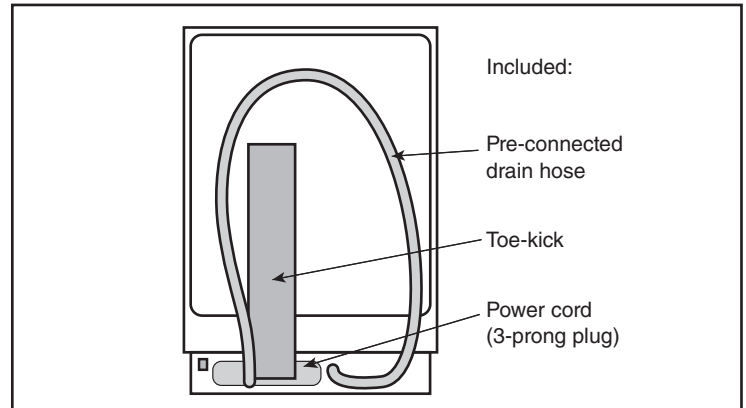

Notes: All height, width and depth dimensions are shown in inches. BSH reserves the absolute and unrestricted right to change product materials and specifications, at any time, without notice. Consult the product's installation instructions for final dimensional data and other details prior to making cutout.

24" Bar Handle Dishwasher

800 Series – Stainless Steel SHXM88Z75N

BOSCH

Invented for life

Installation Details

Accessories: To purchase Bosch accessories, cleaners & parts please visit www.bosch-home.com/us/store or call 1-800-944-2904 (Mon to Fri 5 am to 6 pm PST, Sat 6 am to 3 pm PST).