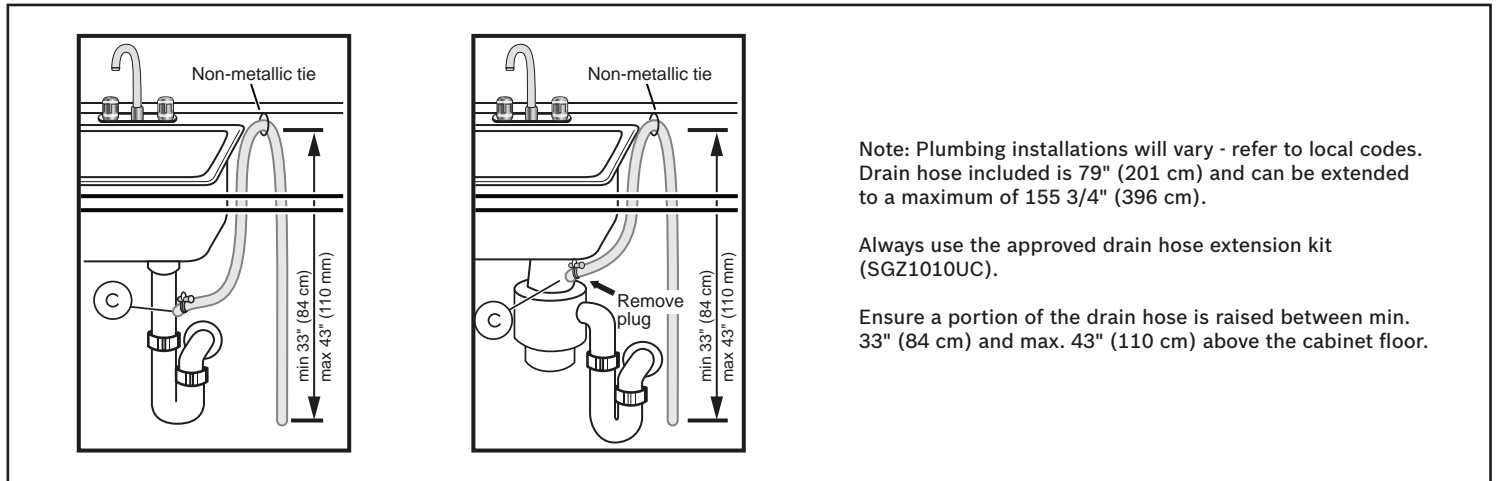

Notes: All height, width and depth dimensions are shown in inches. BSH reserves the absolute and unrestricted right to change product materials and specifications, at any time, without notice. Consult the product's installation instructions for final dimensional data and other details prior to making cutout.

24" Bar Handle Dishwasher

800 Series – Stainless Steel SHXM88Z75N

BOSCH

Invented for life

Installation Details

Accessories: To purchase Bosch accessories, cleaners & parts please visit www.bosch-home.com/us/store or call 1-800-944-2904 (Mon to Fri 5 am to 6 pm PST, Sat 6 am to 3 pm PST).