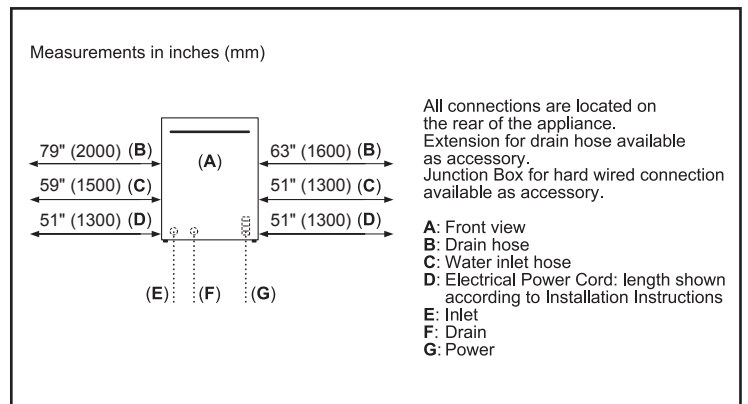

18" Recessed Handle ADA-compliant Dishwasher

800 Series – Stainless Steel SPE68B55UC

Installation Details

Accessories: To purchase Bosch accessories, cleaners & parts please visit www.bosch-home.com/us/store or call 1-800-944-2904 (Mon to Fri 5 am to 6 pm PST, Sat 6 am to 3 pm PST).

Notes: All height, width and depth dimensions are shown in inches. BSH reserves the absolute and unrestricted right to change product materials and specifications, at any time, without notice. Consult the product's installation instructions for final dimensional data and other details prior to making cutout.

Warranties: Please see Use & Care manual or Bosch website for statement of limited warranty.

For more information on our entire line of products, go to www.bosch-home.com/us or call 1-800-944-2904

© BSH Home Appliances Corporation. All rights reserved. Bosch is a registered trademark of Robert Bosch GmbH.