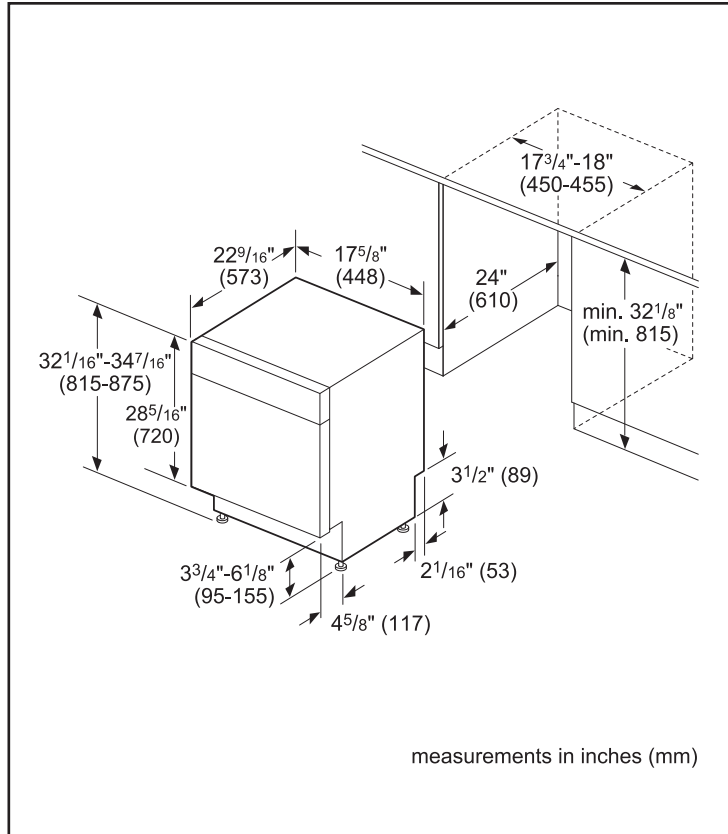

18" Recessed Handle ADA-compliant Dishwasher

800 Series – Stainless Steel SPE68B55UC

Installation Details

Accessories: To purchase Bosch accessories, cleaners & parts please visit www.bosch-home.com/us/store or call 1-800-944-2904 (Mon to Fri 5 am to 6 pm PST, Sat 6 am to 3 pm PST).

Notes: All height, width and depth dimensions are shown in inches. BSH reserves the absolute and unrestricted right to change product materials and specifications, at any time, without notice. Consult the product's installation instructions for final dimensional data and other details prior to making cutout.

Warranties: Please see Use & Care manual or Bosch website for statement of limited warranty.

For more information on our entire line of products, go to www.bosch-home.com/us or call 1-800-944-2904

© BSH Home Appliances Corporation. All rights reserved. Bosch is a registered trademark of Robert Bosch GmbH.