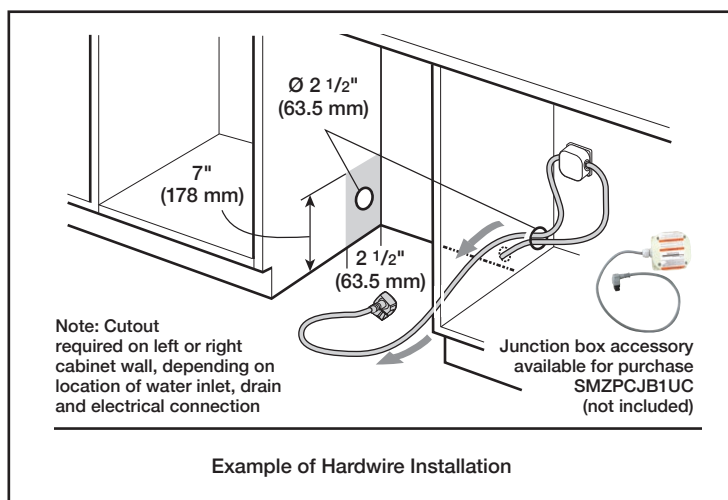

18" Recessed Handle ADA-compliant Dishwasher

800 Series – Stainless Steel SPE68B55UC

Installation Details

Accessories: To purchase Bosch accessories, cleaners & parts please visit www.bosch-home.com/us/store or call 1-800-944-2904 (Mon to Fri 5 am to 6 pm PST, Sat 6 am to 3 pm PST).

Notes: All height, width and depth dimensions are shown in inches. BSH reserves the absolute and unrestricted right to change product materials and specifications, at any time, without notice. Consult the product's installation instructions for final dimensional data and other details prior to making cutout.

Warranties: Please see Use & Care manual or Bosch website for statement of limited warranty.

For more information on our entire line of products, go to www.bosch-home.com/us or call 1-800-944-2904

© BSH Home Appliances Corporation. All rights reserved. Bosch is a registered trademark of Robert Bosch GmbH.