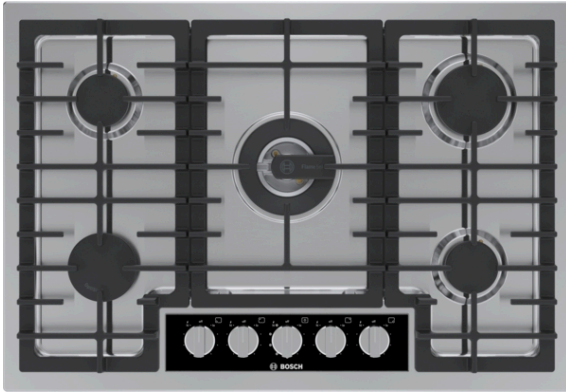

**Benchmark®, Gas Cooktop, 30",
Stainless steel
NGMP058UC**

The Benchmark® Series stainless steel gas cooktop with digital display and adjustable FlameSelect®.

- FlameSelect® - Allows for a Precise Adjustment of the Flame Size with
-
- Nine Defined Power Levels
- Dual-flame power burner has two rings for low and high flame settings to go from simmer to sear with ease.
- Dishwasher safe grates and porcelain enameled cooking surface makes the clean-up process faster and easier.
- OptiSim® Burner - Simmer delicate sauces and melt chocolate without scorching

Power of 3rd heating element (W) : 1.75 kW

Power of 3rd burner (BTU) : 6000 BTU

Optional accessories

HEZ298102 : Wok ring

Benchmark® , Gas Cooktop, 30" , Stainless steel NGMP058UC

The Benchmark® Series stainless steel gas cooktop with digital display and adjustable FlameSelect®.

Performance

- 5 high efficiency gas burners
- FlameSelect® (9 power levels)
- 18.1K exclusive dual flame ring power burner
- OptiSim® burner
- STAR-K Sabbath compliant

Convenience

- Sealed burners prevent spills from entering the burner box
- Full width continuous surface enameled cast iron grates can be cleaned in dishwasher
- Push-to-turn knobs with electronic ignition
- LED display for each burner control

Design

- Stainless steel cooking surface
- Sleek black glass control panel
- Heavy-duty stainless color metal knobs for a premium look and feel
- Low-profile design for an integrated transition to the counter surface
- Perfect results are within reach with up-front centralized controls
- Cooktop design coordinates with Bosch ovens and ventilation