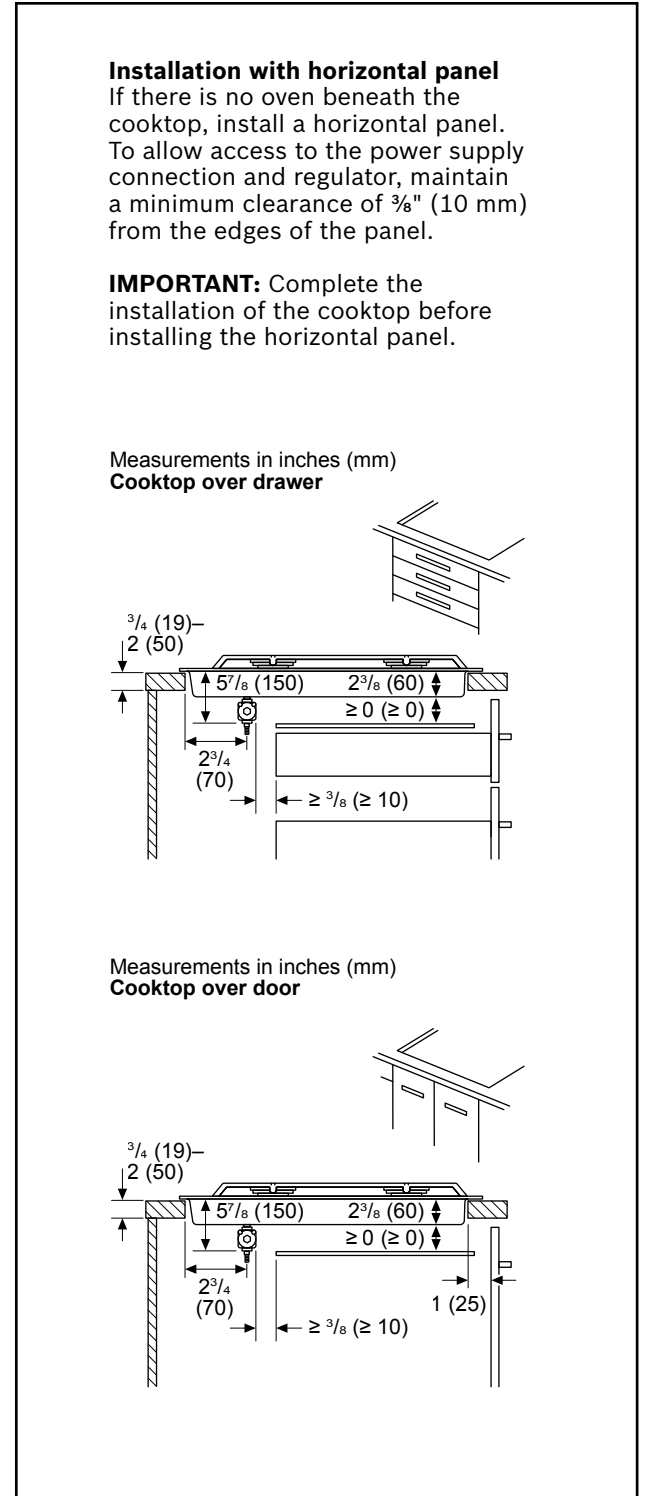

36" Gas Cooktop

Benchmark® Series – Stainless Steel NGMP658UC

Installation Details

Accessories: To purchase Bosch accessories, cleaners & parts please visit www.bosch-home.com/us/store or call 1-800-944-2904 (Mon to Fri 5 am to 6 pm PST, Sat 6 am to 3 pm PST).

Notes: All height, width and depth dimensions are shown in inches. BSH reserves the absolute and unrestricted right to change product materials and specifications, at any time, without notice. Consult the product's installation instructions for final dimensional data and other details prior to making cutout.

Warranties: Please see Use & Care manual or Bosch website for statement of limited warranty.

For more information on our entire line of products, go to www.bosch-home.com/us or call 1-800-944-2904

© BSH Home Appliances Corporation. All rights reserved. Bosch is a registered trademark of Robert Bosch GmbH.