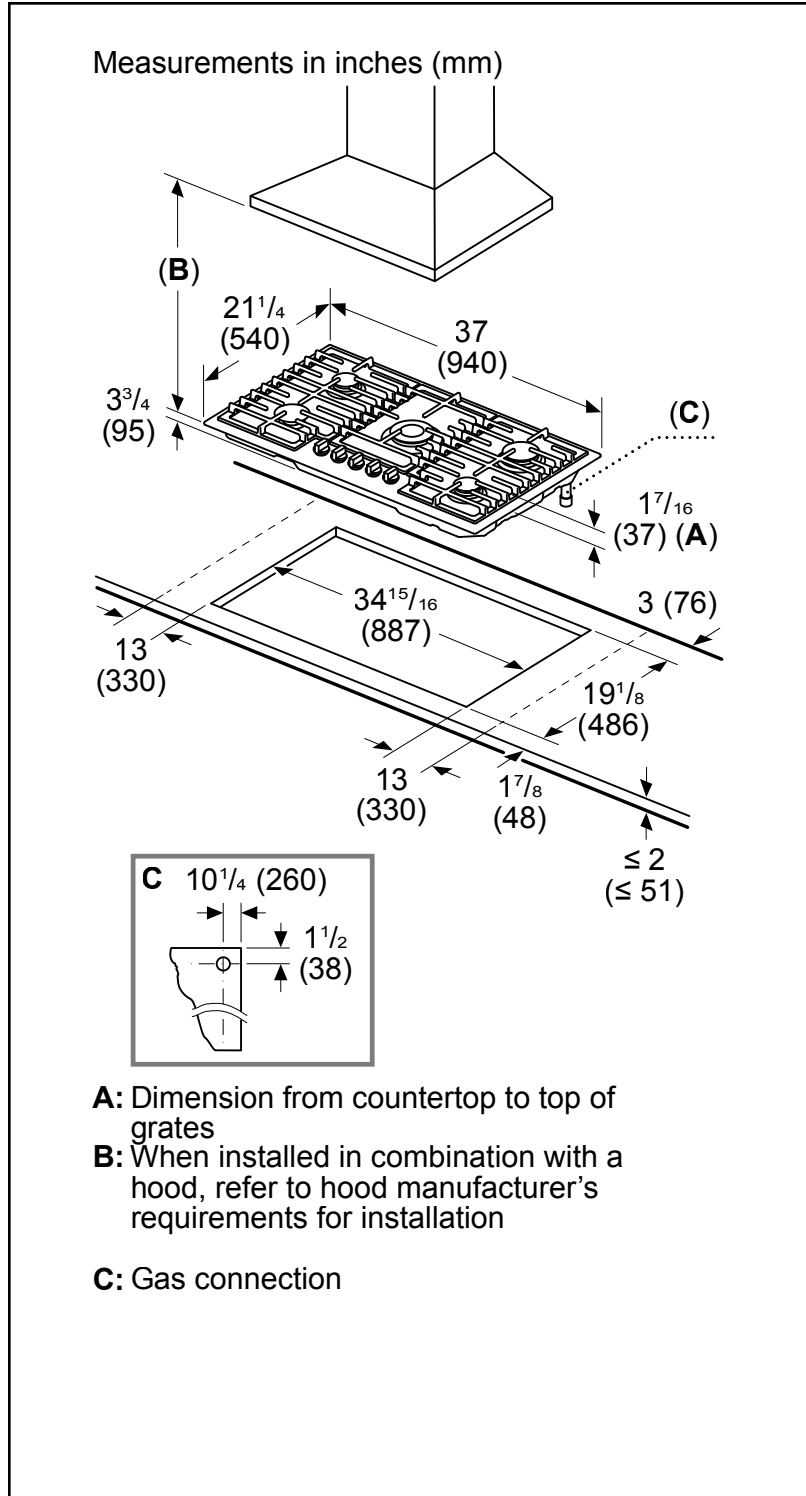

36" Gas Cooktop

Benchmark® Series – Stainless Steel NGMP658UC

Installation Details

Accessories: To purchase Bosch accessories, cleaners & parts please visit www.bosch-home.com/us/store or call 1-800-944-2904 (Mon to Fri 5 am to 6 pm PST, Sat 6 am to 3 pm PST).

Notes: All height, width and depth dimensions are shown in inches. BSH reserves the absolute and unrestricted right to change product materials and specifications, at any time, without notice. Consult the product's installation instructions for final dimensional data and other details prior to making cutout.

Warranties: Please see Use & Care manual or Bosch website for statement of limited warranty.

For more information on our entire line of products, go to www.bosch-home.com/us or call 1-800-944-2904

© BSH Home Appliances Corporation. All rights reserved. Bosch is a registered trademark of Robert Bosch GmbH.