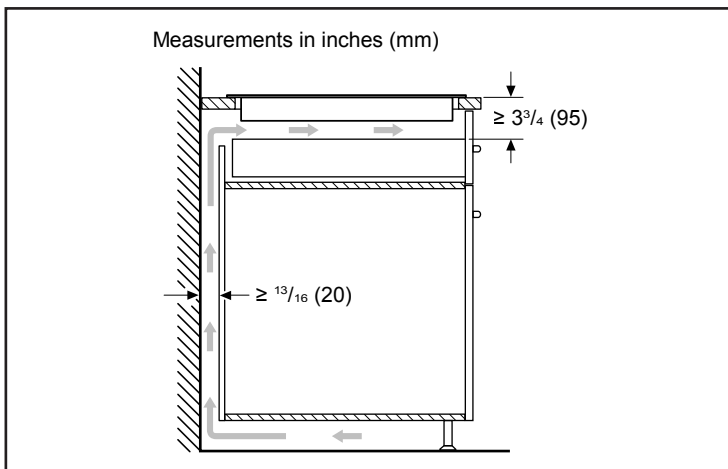

36" Induction Cooktop

800 Series – Black NIT8660UC

Installation Details

Accessories: To purchase Bosch accessories, cleaners & parts please visit www.bosch-home.com/us/store or call 1-800-944-2904 (Mon to Fri 5 am to 6 pm PST, Sat 6 am to 3 pm PST).

Notes: All height, width and depth dimensions are shown in inches. BSH reserves the absolute and unrestricted right to change product materials and specifications, at any time, without notice. Consult the product's installation instructions for final dimensional data and other details prior to making cutout.

Warranties: Please see Use & Care manual or Bosch website for statement of limited warranty.

For more information on our entire line of products, go to www.bosch-home.com/us or call 1-800-944-2904

© BSH Home Appliances Corporation. All rights reserved. Bosch is a registered trademark of Robert Bosch GmbH.