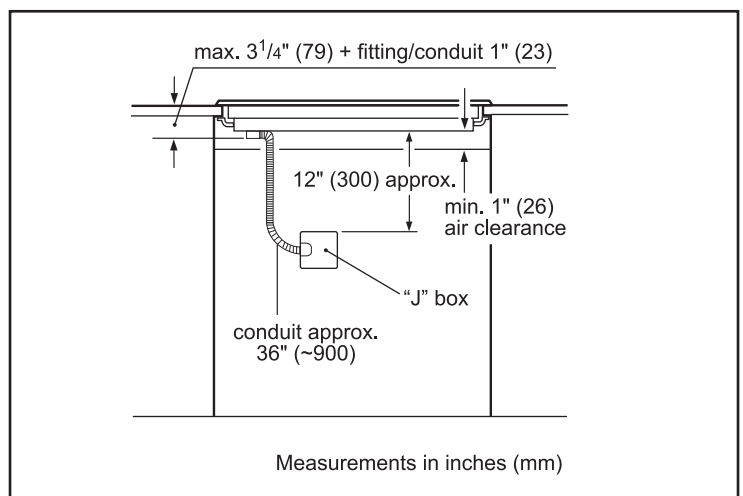

36" Induction Cooktop

800 Series – Black NIT8660UC

Installation Details

Accessories: To purchase Bosch accessories, cleaners & parts please visit www.bosch-home.com/us/store or call 1-800-944-2904 (Mon to Fri 5 am to 6 pm PST, Sat 6 am to 3 pm PST).

Notes: All height, width and depth dimensions are shown in inches. BSH reserves the absolute and unrestricted right to change product materials and specifications, at any time, without notice. Consult the product's installation instructions for final dimensional data and other details prior to making cutout.

Warranties: Please see Use & Care manual or Bosch website for statement of limited warranty.

For more information on our entire line of products, go to www.bosch-home.com/us or call 1-800-944-2904

© BSH Home Appliances Corporation. All rights reserved. Bosch is a registered trademark of Robert Bosch GmbH.