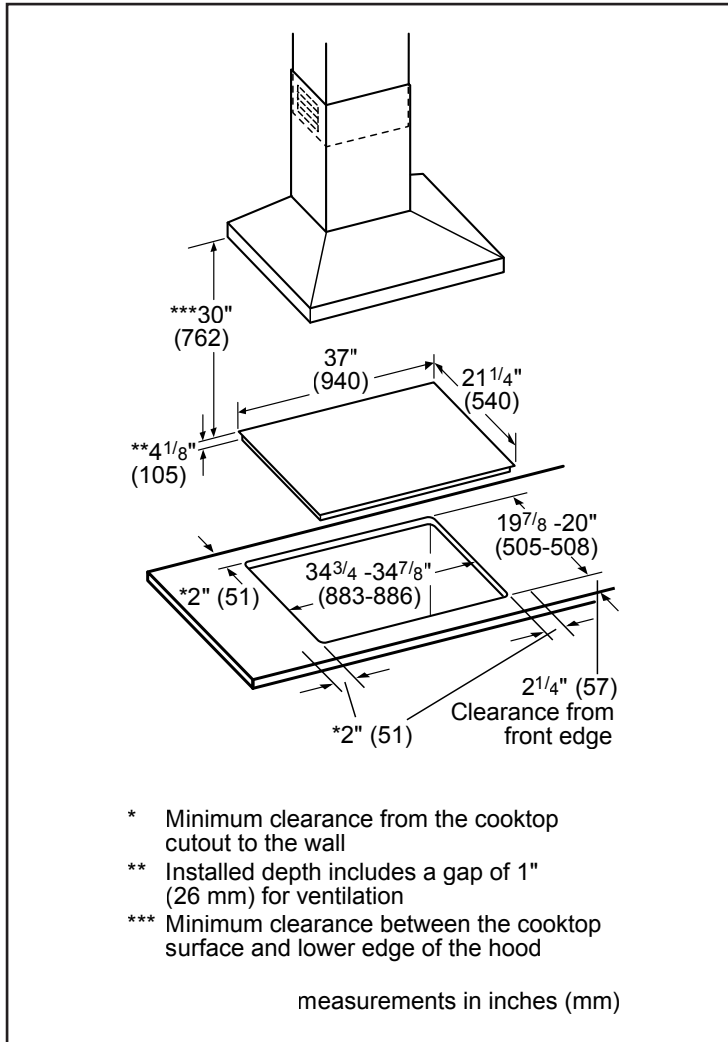

36" Induction Cooktop

800 Series – Black NIT8660UC

Installation Details

Accessories: To purchase Bosch accessories, cleaners & parts please visit www.bosch-home.com/us/store or call 1-800-944-2904 (Mon to Fri 5 am to 6 pm PST, Sat 6 am to 3 pm PST).

Notes: All height, width and depth dimensions are shown in inches. BSH reserves the absolute and unrestricted right to change product materials and specifications, at any time, without notice. Consult the product's installation instructions for final dimensional data and other details prior to making cutout.

Warranties: Please see Use & Care manual or Bosch website for statement of limited warranty.

For more information on our entire line of products, go to www.bosch-home.com/us or call 1-800-944-2904

© BSH Home Appliances Corporation. All rights reserved. Bosch is a registered trademark of Robert Bosch GmbH.