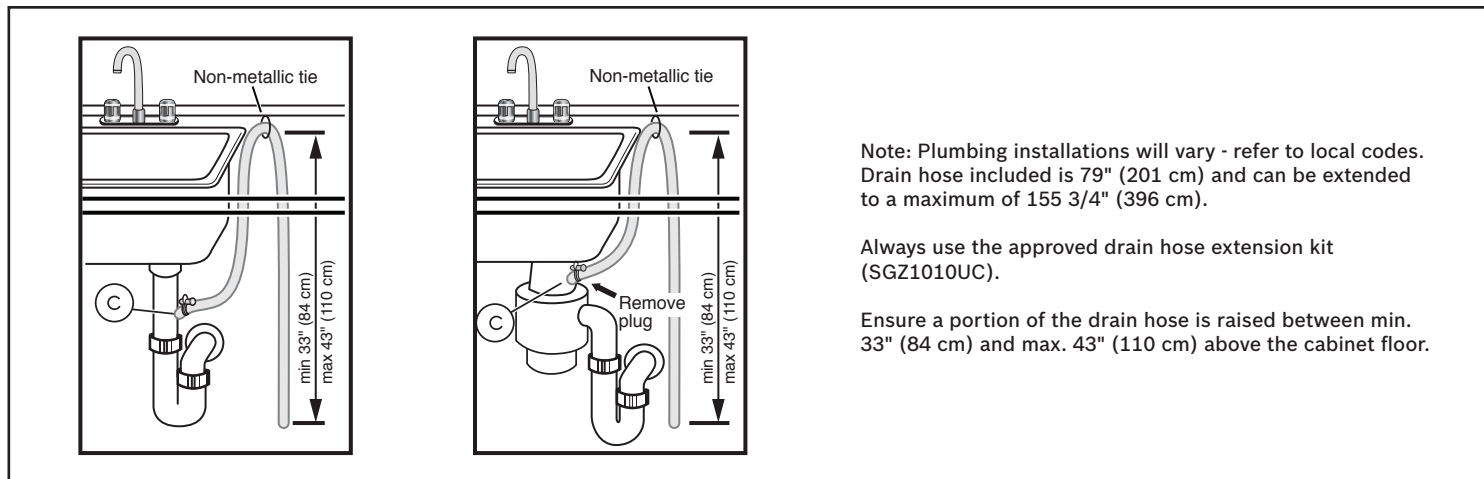

Notes: All height, width and depth dimensions are shown in inches. BSH reserves the absolute and unrestricted right to change product materials and specifications, at any time, without notice. Consult the product's installation instructions for final dimensional data and other details prior to making cutout.

24" Recessed Handle ADA-compliant Dishwasher

BOSCH

Invented for life

800 Series – Stainless Steel SGE78B55UC

Installation Details

Accessories: To purchase Bosch accessories, cleaners & parts please visit www.bosch-home.com/us/store or call 1-800-944-2904 (Mon to Fri 5 am to 6 pm PST, Sat 6 am to 3 pm PST).