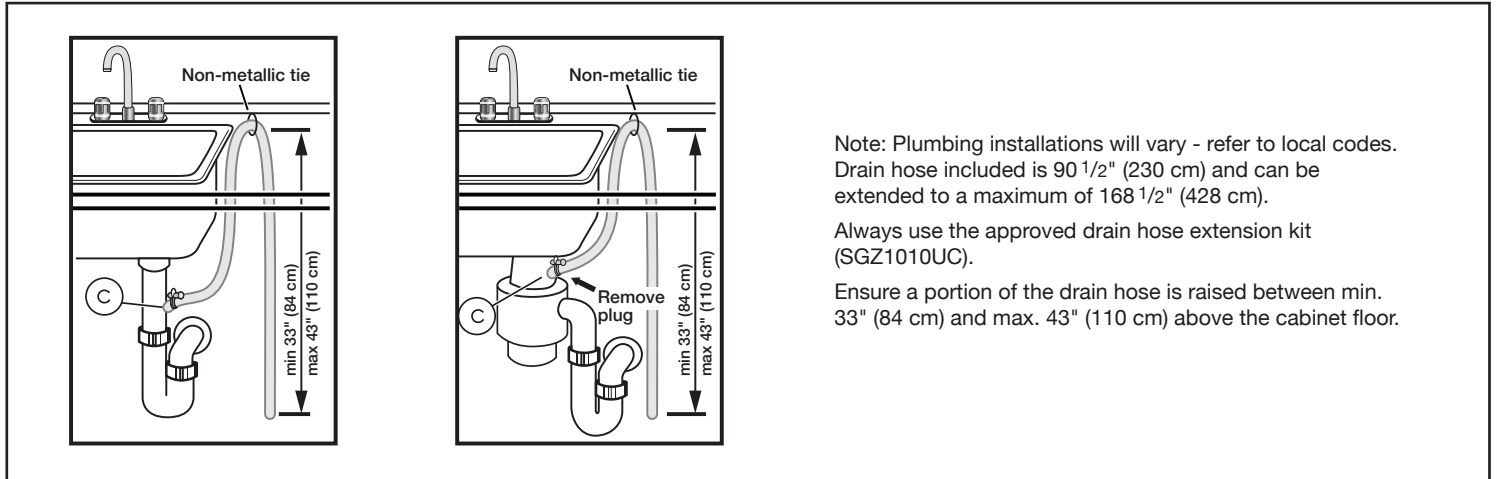

Notes: All height, width and depth dimensions are shown in inches. BSH reserves the absolute and unrestricted right to change product materials and specifications, at any time, without notice. Consult the product's installation instructions for final dimensional data and other details prior to making cutout.

24" Recessed Handle Dishwasher

100 Series Plus – Black SHE4AEM6N

BOSCH

Invented for life

Installation Details

Accessories: To purchase Bosch accessories, cleaners & parts please visit www.bosch-home.com/us/store or call 1-800-944-2904 (Mon to Fri 5 am to 6 pm PST, Sat 6 am to 3 pm PST).