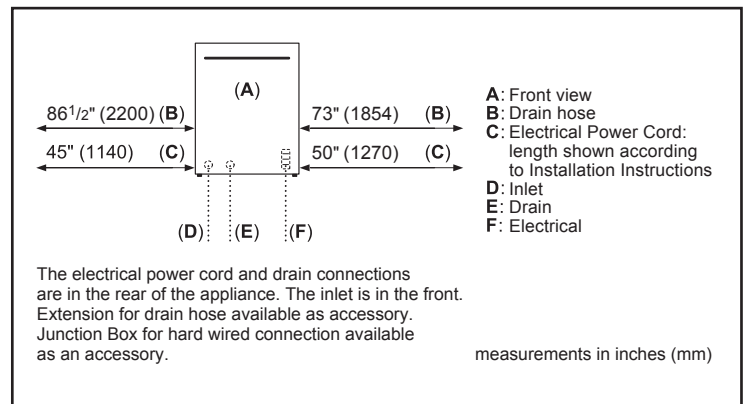

24" Recessed Handle Dishwasher

100 Series Plus – Black SHE4AEM6N

Installation Details

Accessories: To purchase Bosch accessories, cleaners & parts please visit www.bosch-home.com/us/store or call 1-800-944-2904 (Mon to Fri 5 am to 6 pm PST, Sat 6 am to 3 pm PST).

Notes: All height, width and depth dimensions are shown in inches. BSH reserves the absolute and unrestricted right to change product materials and specifications, at any time, without notice. Consult the product's installation instructions for final dimensional data and other details prior to making cutout.

Warranties: Please see Use & Care manual or Bosch website for statement of limited warranty.

For more information on our entire line of products, go to www.bosch-home.com/us or call 1-800-944-2904

© BSH Home Appliances Corporation. All rights reserved. Bosch is a registered trademark of Robert Bosch GmbH.