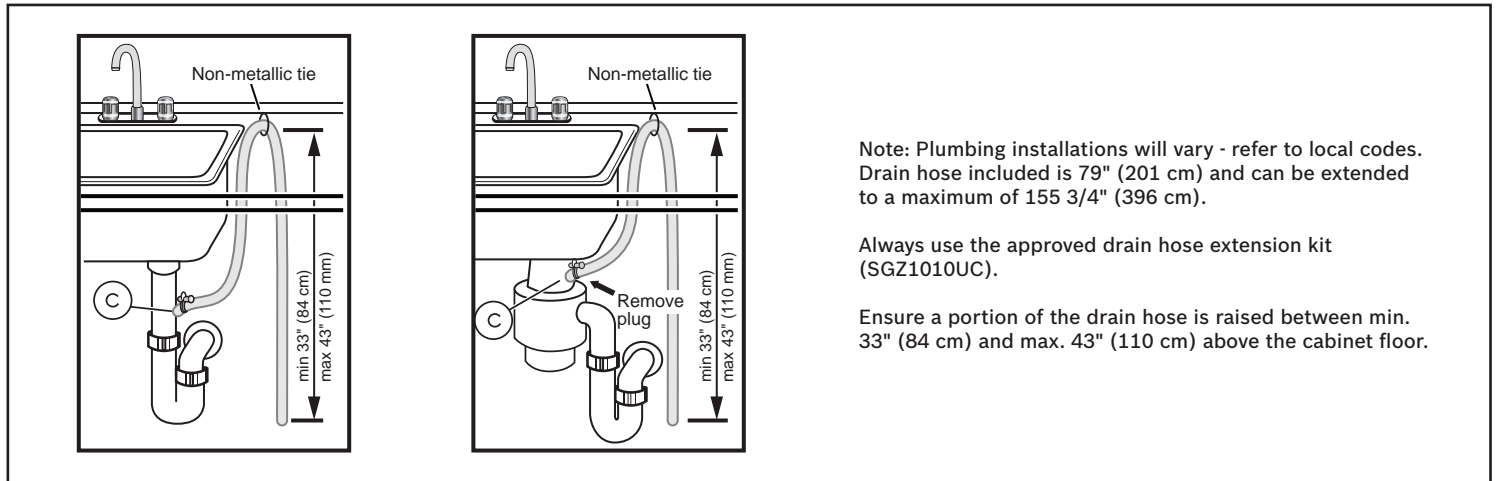

Notes: All height, width and depth dimensions are shown in inches. BSH reserves the absolute and unrestricted right to change product materials and specifications, at any time, without notice. Consult the product's installation instructions for final dimensional data and other details prior to making cutout.

24" Recessed Handle Dishwasher

800 Series – Stainless Steel SHEM78ZH5N

BOSCH

Invented for life

Installation Details

Accessories: To purchase Bosch accessories, cleaners & parts please visit www.bosch-home.com/us/store or call 1-800-944-2904 (Mon to Fri 5 am to 6 pm PST, Sat 6 am to 3 pm PST).