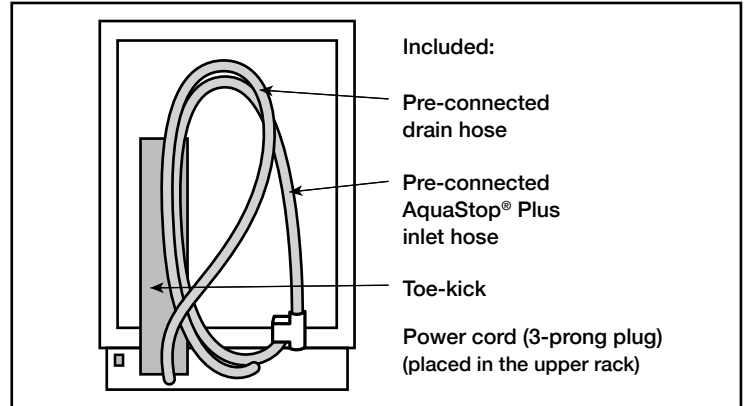

Notes: All height, width and depth dimensions are shown in inches. BSH reserves the absolute and unrestricted right to change product materials and specifications, at any time, without notice. Consult the product's installation instructions for final dimensional data and other details prior to making cutout.

24" Bar Handle Dishwasher

800 Series – Stainless Steel SHX78B75UC

BOSCH

Invented for life

Installation Details

Accessories: To purchase Bosch accessories, cleaners & parts please visit www.bosch-home.com/us/store or call 1-800-944-2904 (Mon to Fri 5 am to 6 pm PST, Sat 6 am to 3 pm PST).