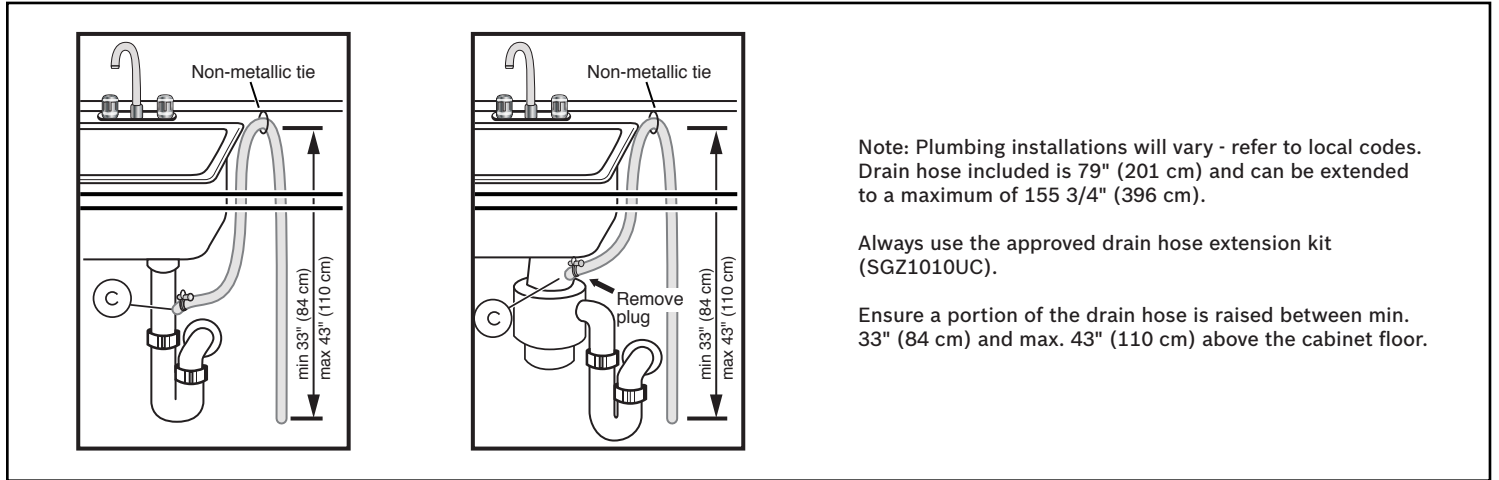

Notes: All height, width and depth dimensions are shown in inches. BSH reserves the absolute and unrestricted right to change product materials and specifications, at any time, without notice. Consult the product's installation instructions for final dimensional data and other details prior to making cutout.

24" Bar Handle Dishwasher

800 Series – Stainless Steel SHX78B75UC

BOSCH

Invented for life

Installation Details

Accessories: To purchase Bosch accessories, cleaners & parts please visit www.bosch-home.com/us/store or call 1-800-944-2904 (Mon to Fri 5 am to 6 pm PST, Sat 6 am to 3 pm PST).