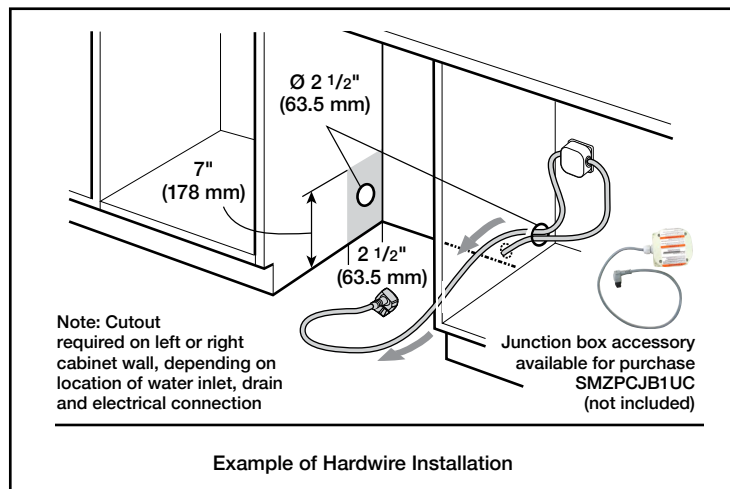

Notes: All height, width and depth dimensions are shown in inches. BSH reserves the absolute and unrestricted right to change product materials and specifications, at any time, without notice. Consult the product's installation instructions for final dimensional data and other details prior to making cutout.

24" Bar Handle Dishwasher

800 Series – Stainless Steel SHX78B75UC

BOSCH

Invented for life

Installation Details

Accessories: To purchase Bosch accessories, cleaners & parts please visit www.bosch-home.com/us/store or call 1-800-944-2904 (Mon to Fri 5 am to 6 pm PST, Sat 6 am to 3 pm PST).