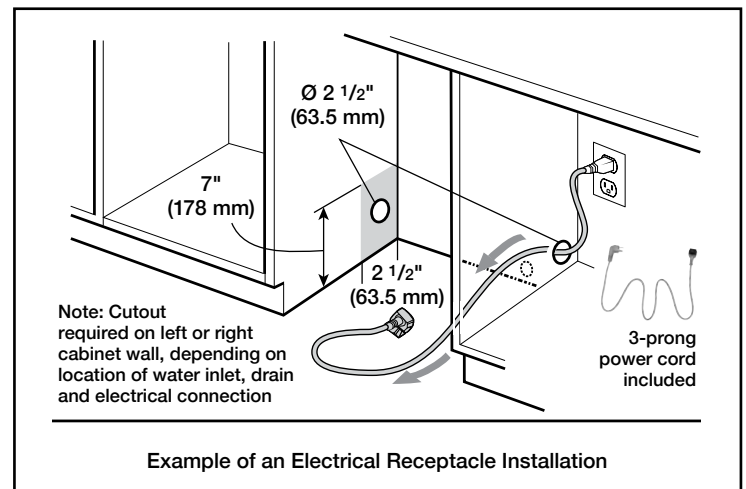

Notes: All height, width and depth dimensions are shown in inches. BSH reserves the absolute and unrestricted right to change product materials and specifications, at any time, without notice. Consult the product's installation instructions for final dimensional data and other details prior to making cutout.

24" Bar Handle Dishwasher

800 Series – Stainless Steel SHX78B75UC

BOSCH

Invented for life

Installation Details

Accessories: To purchase Bosch accessories, cleaners & parts please visit www.bosch-home.com/us/store or call 1-800-944-2904 (Mon to Fri 5 am to 6 pm PST, Sat 6 am to 3 pm PST).