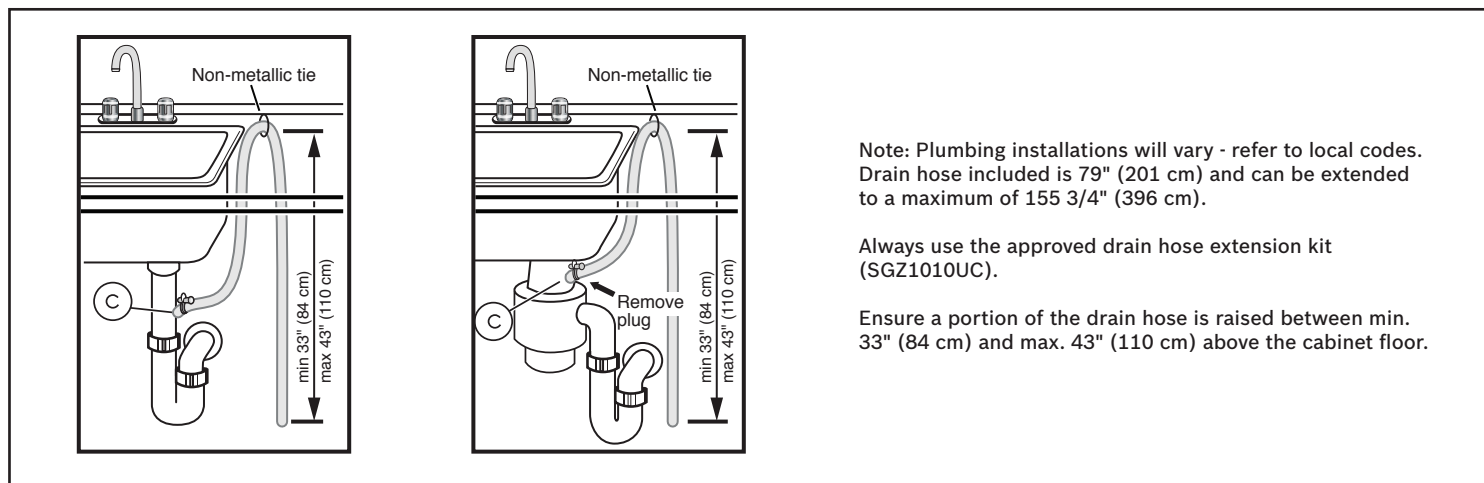

Notes: All height, width and depth dimensions are shown in inches. BSH reserves the absolute and unrestricted right to change product materials and specifications, at any time, without notice. Consult the product's installation instructions for final dimensional data and other details prior to making cutout.

24" Bar Handle Dishwasher

800 Series – Stainless Steel SHX78CM5N

Installation Details

Note: Plumbing installations will vary - refer to local codes. Drain hose included is 79" (201 cm) and can be extended to a maximum of 155 3/4" (396 cm).