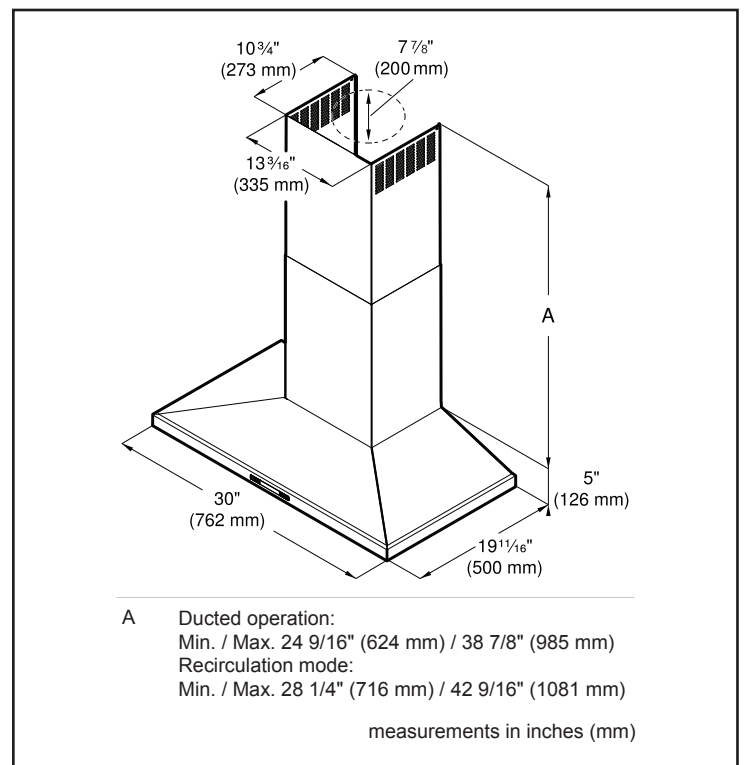

30" Pyramid Canopy Chimney Hood

500 Series – Stainless Steel HCP50652UC

BOSCH
Invented for life

Installation Details

Accessories: To purchase Bosch accessories, cleaners & parts please visit www.bosch-home.com/us/store or call 1-800-944-2904 (Mon to Fri 5 am to 6 pm PST, Sat 6 am to 3 pm PST).

Notes: All height, width and depth dimensions are shown in inches. BSH reserves the absolute and unrestricted right to change product materials and specifications, at any time, without notice. Consult the product's installation instructions for final dimensional data and other details prior to making cutout.

Warranties: Please see Use & Care manual or Bosch website for statement of limited warranty.

For more information on our entire line of products, go to www.bosch-home.com/us or call 1-800-944-2904

© BSH Home Appliances Corporation. All rights reserved. Bosch is a registered trademark of Robert Bosch GmbH.