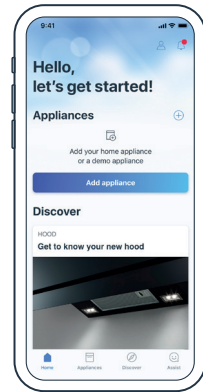

Quick Start Guide

Connect your hood with Home Connect today

- 1 Download the Home Connect app and follow the instructions

- 2 Scan here with the Home Connect app to connect

Your QR code | **Scan here**

Selected benefits of Home Connect:

- Control your hood from anywhere - change the fan speed directly from your smartphone.
- Get notified when it is time to clean your grease filter.
- Change the brightness of the LEDs in your hood as you wish.