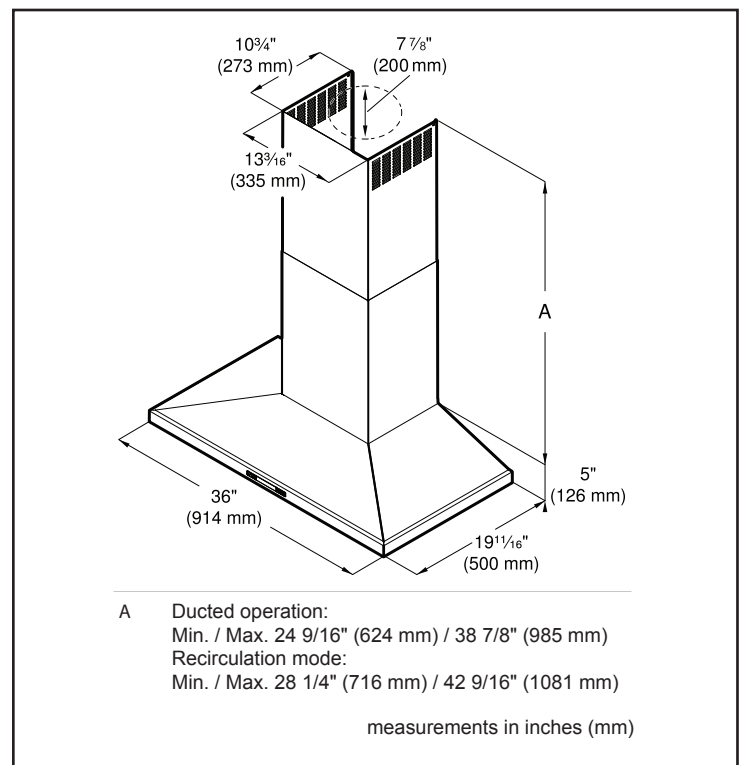

36" Pyramid Canopy Chimney Hood

500 Series – Stainless Steel HCP56652UC

BOSCH
Invented for life

Installation Details

Accessories: To purchase Bosch accessories, cleaners & parts please visit www.bosch-home.com/us/store or call 1-800-944-2904 (Mon to Fri 5 am to 6 pm PST, Sat 6 am to 3 pm PST).

Notes: All height, width and depth dimensions are shown in inches. BSH reserves the absolute and unrestricted right to change product materials and specifications, at any time, without notice. Consult the product's installation instructions for final dimensional data and other details prior to making cutout.

Warranties: Please see Use & Care manual or Bosch website for statement of limited warranty.

For more information on our entire line of products, go to www.bosch-home.com/us or call 1-800-944-2904

© BSH Home Appliances Corporation. All rights reserved. Bosch is a registered trademark of Robert Bosch GmbH.