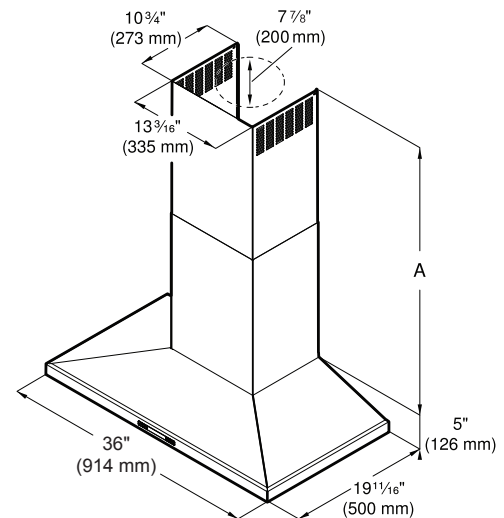

Notes: All height, width and depth dimensions are shown in inches. BSH reserves the absolute and unrestricted right to change product materials and specifications, at any time, without notice. Consult the product's installation instructions for final dimensional data and other details prior to making cutout.

36" Pyramid Canopy Chimney Hood

800 Series – Black Stainless Steel HCP86641UC

BOSCH

Invented for life

Installation Details

- A Lower flue duct
 B Upper flue duct

- A Ducted operation:
 Min. / Max. $24\frac{9}{16}$ " (624 mm) / $38\frac{7}{8}$ " (985 mm)
 Recirculation mode:
 Min. / Max. $28\frac{1}{4}$ " (716 mm) / $42\frac{9}{16}$ " (1081 mm)