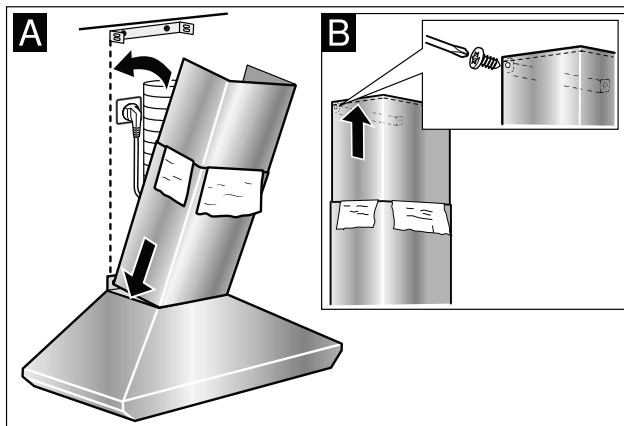

Notes: All height, width and depth dimensions are shown in inches. BSH reserves the absolute and unrestricted right to change product materials and specifications, at any time, without notice. Consult the product's installation instructions for final dimensional data and other details prior to making cutout.

36" Pyramid Canopy Chimney Hood

800 Series – Black Stainless Steel HCP86641UC

BOSCH

Invented for life

Installation Details

- A Lower flue duct
 B Upper flue duct

- A Ducted operation:
 Min. / Max. $24\frac{9}{16}$ " (624 mm) / $38\frac{7}{8}$ " (985 mm)
 Recirculation mode:
 Min. / Max. $28\frac{1}{4}$ " (716 mm) / $42\frac{9}{16}$ " (1081 mm)