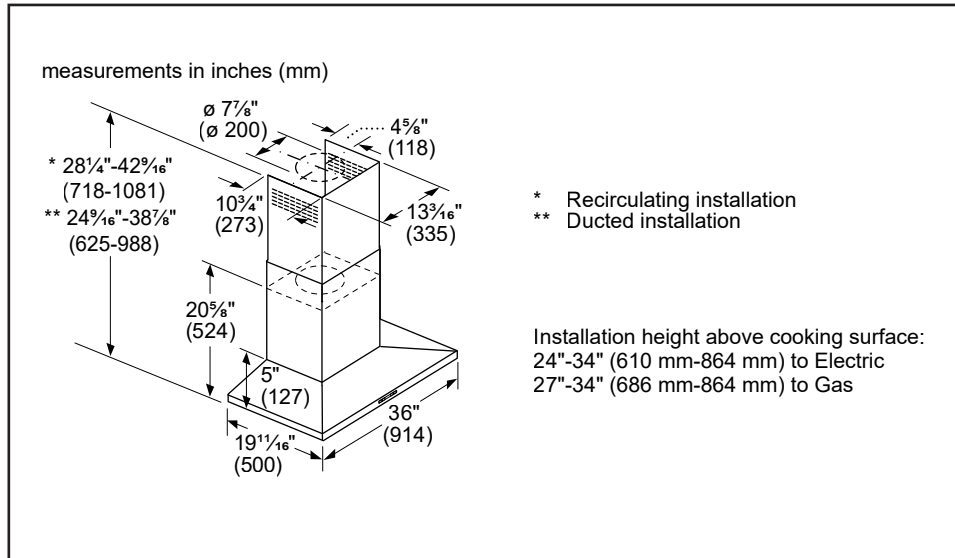

Notes: All height, width and depth dimensions are shown in inches. BSH reserves the absolute and unrestricted right to change product materials and specifications, at any time, without notice. Consult the product's installation instructions for final dimensional data and other details prior to making cutout.

36" Pyramid Canopy Chimney Hood

800 Series – Black Stainless Steel HCP86641UC

BOSCH

Invented for life

Installation Details

- A Lower flue duct
 B Upper flue duct

- A Ducted operation:
 Min. / Max. $24\frac{9}{16}$ " (624 mm) / $38\frac{7}{8}$ " (985 mm)
 Recirculation mode:
 Min. / Max. $28\frac{1}{4}$ " (716 mm) / $42\frac{9}{16}$ " (1081 mm)