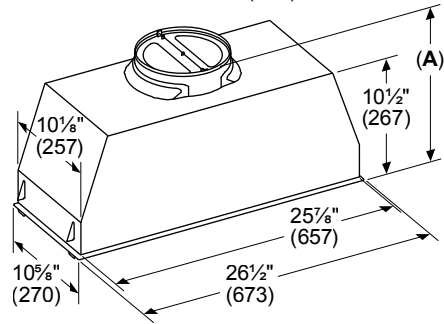

Notes: All height, width and depth dimensions are shown in inches. BSH reserves the absolute and unrestricted right to change product materials and specifications, at any time, without notice. Consult the product's installation instructions for final dimensional data and other details prior to making cutout.

30" Custom Insert

800 Series – Stainless Steel HUI80553UC

BOSCH

Invented for life

Installation Details

HOOD DIMENSIONS

measurements in inches (mm)

A: Total Height:

- with 6" duct transition = 12 3/4" (324),
- with 8" duct transition = 12 5/8" (321)

CUTOUT FOR INSERT

measurements in inches (mm)

- A:** Location of duct opening (from back inside edge of cabinet)
- B:** Min. height for vertical discharge = 15" (381),
Min. height for horizontal discharge or recirculation = 23" (584)
- C:** Pending model/ blower size