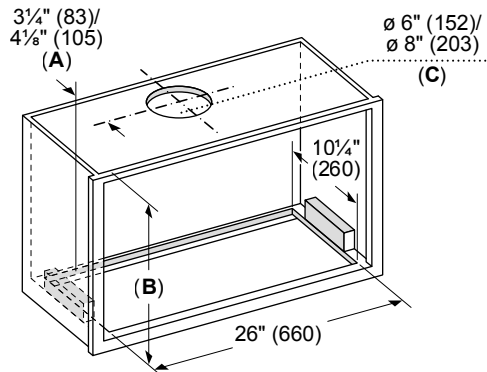

Notes: All height, width and depth dimensions are shown in inches. BSH reserves the absolute and unrestricted right to change product materials and specifications, at any time, without notice. Consult the product's installation instructions for final dimensional data and other details prior to making cutout.

30" Custom Insert

800 Series – Stainless Steel HUI80553UC

BOSCH

Invented for life

Installation Details

HOOD DIMENSIONS

measurements in inches (mm)

A: Total Height:

- with 6" duct transition = 12 3/4" (324),
- with 8" duct transition = 12 5/8" (321)

CUTOUT FOR INSERT

measurements in inches (mm)

- A:** Location of duct opening (from back inside edge of cabinet)
- B:** Min. height for vertical discharge = 15" (381),
Min. height for horizontal discharge or recirculation = 23" (584)
- C:** Pending model/ blower size