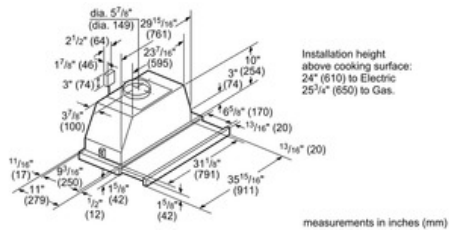

Technical Data

Operating Mode :	Convertible: Ducted / Recirculating
Number of speed settings :	3-stage
Optional accessories :	HUIF06UC, HUIRED56UC
Number of lights :	2
Type of lamps used :	Halogen
Total power of the lamps (W) :	20
UPC code :	825225920533
Material :	Stainless steel
Watts (W) :	370
Volts (V) :	120
Frequency (Hz) :	60
Approval certificates :	CUL
Power cord length (in) :	50"
Power cord length (cm) :	127
Plug type :	fixed connection
Overall appliance dimensions (HxWxD) (in) :	/ x 35 7/8" x 11"
Overall appliance dimensions (HxWxD) (mm) :	x 911 x 279
Product packaging dimensions (HxWxD) (in) :	17.12 x 18.03 x 40.35
Net weight (lbs) :	38
Net weight (kg) :	17.0
Gross weight (lbs) :	43
Gross weight (kg) :	20.0
Motor location :	Integrated motor in hood body
Diameter of air duct (in) top :	6
Diameter of air duct (in) back :	6
Discharge direction :	vertical
No-return airflow flap :	No

Ventilation

HUI56551UC 36" Pull-Out Hood 500 Series - Stainless Steel

measurements in inches (mm)