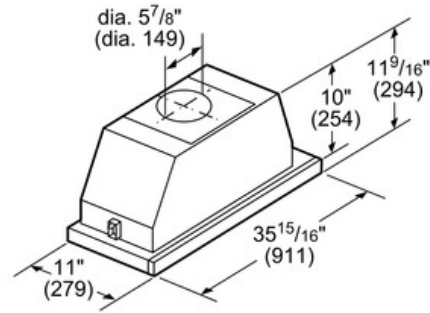

Technical Data

Operating Mode :	Convertible: Ducted / Recirculating
Number of speed settings :	3-stage
Optional accessories :	HUIF06UC, HUIRED56UC
Number of lights :	2
Type of lamps used :	Halogen
Total power of the lamps (W) :	20
UPC code :	825225920533
Material :	Stainless steel
Watts (W) :	370
Volts (V) :	120
Frequency (Hz) :	60
Approval certificates :	CUL
Power cord length (in) :	50"
Power cord length (cm) :	127
Plug type :	fixed connection
Overall appliance dimensions (HxWxD) (in) :	/ x 35 7/8" x 11"
Overall appliance dimensions (HxWxD) (mm) :	x 911 x 279
Product packaging dimensions (HxWxD) (in) :	17.12 x 18.03 x 40.35
Net weight (lbs) :	38
Net weight (kg) :	17.0
Gross weight (lbs) :	43
Gross weight (kg) :	20.0
Motor location :	Integrated motor in hood body
Diameter of air duct (in) top :	6
Diameter of air duct (in) back :	6
Discharge direction :	vertical
No-return airflow flap :	No

Ventilation

HUI56551UC 36" Pull-Out Hood 500 Series - Stainless Steel

measurements in inches (mm)