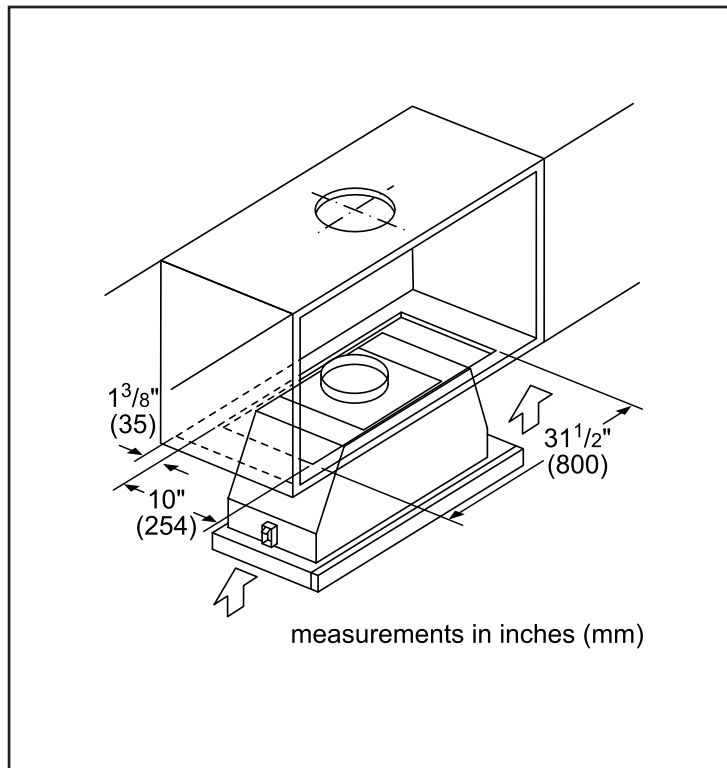

Technical Details

Volts (V)	120 V
Frequency (Hz)	60 Hz
Plug type	No plug
Power cord length (in.)	50"

Dimensions & Weight

Overall appliance dimensions (width of canopy included) (HxWxD) (in.)	11 9/16" x 35 7/8" x 11"
Required distance above cooktop/range cooking surface	24" Electric / 30" Gas
Diameter of air duct (in.) top	6"
Net weight (lbs)	32.5 lbs

04/16

36" Pull-Out Hood

500 Series – Stainless Steel HUI56551UC

Installation Details

For help and assistance with Bosch accessories please call 1-800-944-2904 Mon-Fri 8am to 6pm EST

Notes: All height, width and depth dimensions are shown in inches. BSH reserves the absolute and unrestricted right to change product materials and specifications, at any time, without notice. Consult the product's installation instructions for final dimensional data and other details prior to making cutout. Applicable product warranty can be found in accompanying product literature or you may contact your account manager for further details.