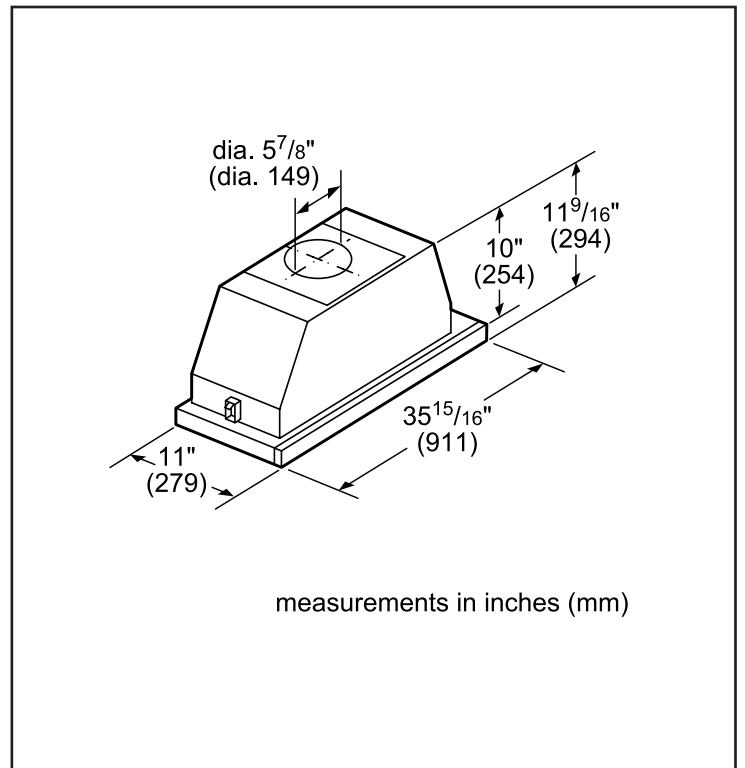

Technical Details

Volts (V)	120 V
Frequency (Hz)	60 Hz
Plug type	No plug
Power cord length (in.)	50"

Dimensions & Weight

Overall appliance dimensions (width of canopy included) (HxWxD) (in.)	11 9/16" x 35 7/8" x 11"
Required distance above cooktop/range cooking surface	24" Electric / 30" Gas
Diameter of air duct (in.) top	6"
Net weight (lbs)	32.5 lbs

04/16

36" Pull-Out Hood

500 Series – Stainless Steel HUI56551UC

Installation Details

For help and assistance with Bosch accessories please call 1-800-944-2904 Mon-Fri 8am to 6pm EST

Notes: All height, width and depth dimensions are shown in inches. BSH reserves the absolute and unrestricted right to change product materials and specifications, at any time, without notice. Consult the product's installation instructions for final dimensional data and other details prior to making cutout. Applicable product warranty can be found in accompanying product literature or you may contact your account manager for further details.