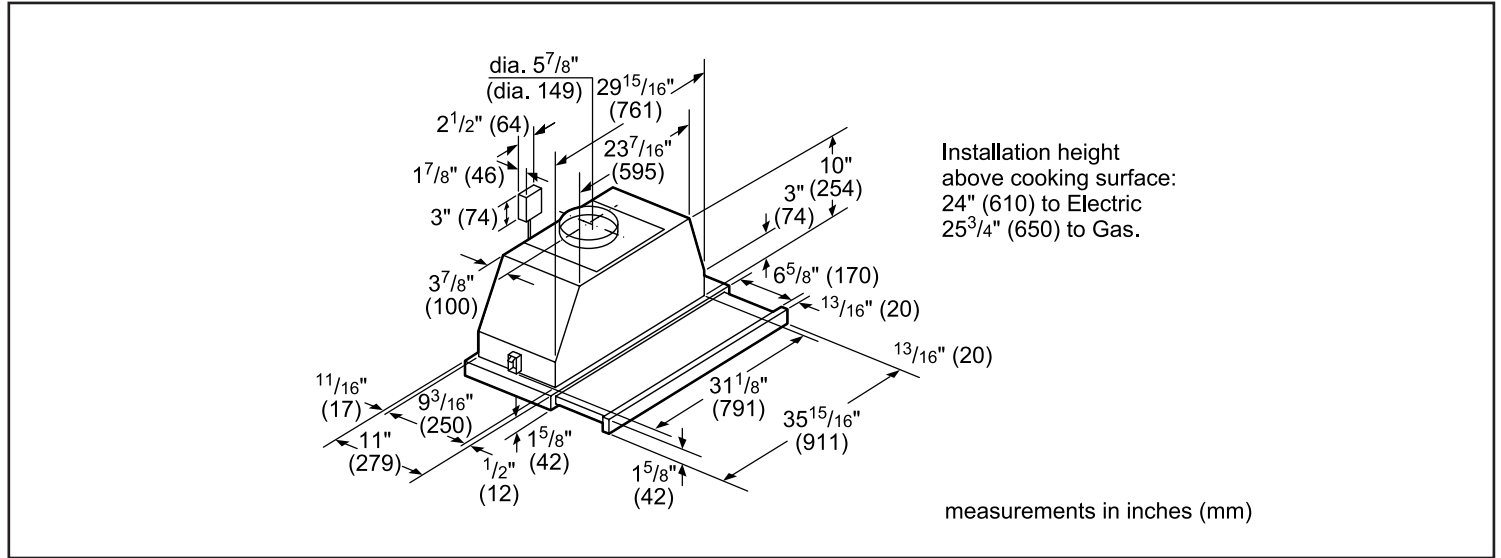

36" Pull-Out Hood

500 Series – Stainless Steel HUI56551UC

Installation Details

For help and assistance with Bosch accessories please call 1-800-944-2904 Mon-Fri 8am to 6pm EST

Notes: All height, width and depth dimensions are shown in inches. BSH reserves the absolute and unrestricted right to change product materials and specifications, at any time, without notice. Consult the product's installation instructions for final dimensional data and other details prior to making cutout. Applicable product warranty can be found in accompanying product literature or you may contact your account manager for further details.

Warranties: Bosch warrants that the Product is free from defects in materials and workmanship for a period of three hundred and sixty-five (365) days from the date of purchase. The foregoing timeline begins to run upon the date of purchase, and shall not be stalled, tolled, extended, or suspended, for any reason whatsoever. This Product is also warranted to be free from cosmetic defects in material and workmanship (such as scratches of stainless steel, paint/porcelain blemishes, chip, dents, or other damage) to the finish of the Product, for a period of thirty (30) days from the date of purchase or closing date for new construction. This cosmetic warranty excludes slight color variations due to inherent differences in painted and porcelain parts, as well as differences caused by kitchen lighting, product location, or other similar factors. This cosmetic warranty specifically excludes any display, floor, "As Is", or "B" stock appliances.

For more information on our entire line of products, go to www.bosch-home.ca or call 1-800-944-2904

© BSH Home Appliances Limited. All rights reserved. Bosch is a registered trademark of Robert Bosch GmbH.