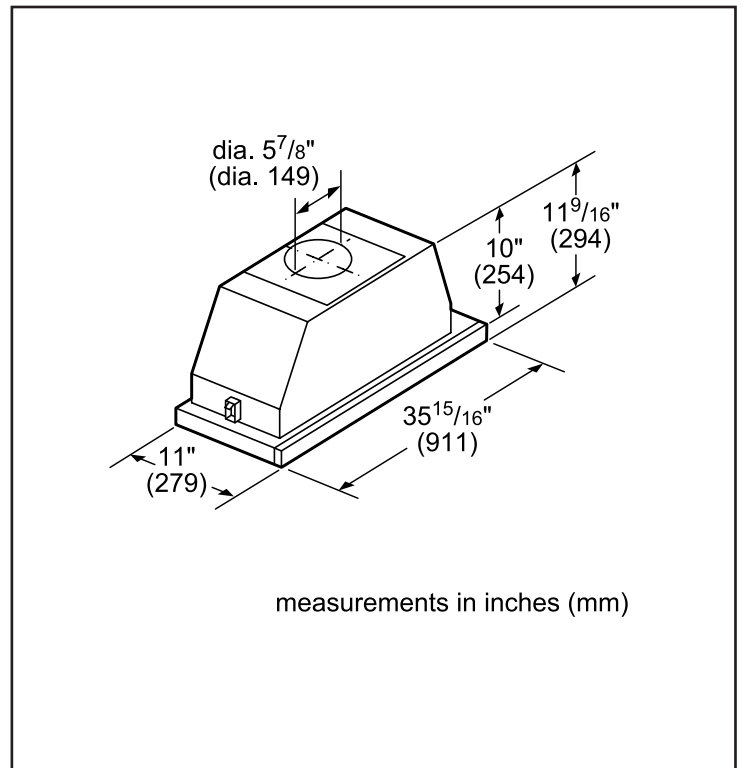

36" Pull-Out Hood

500 Series – Stainless Steel HUI56551UC

Installation Details

For help and assistance with Bosch accessories please call 1-800-944-2904 Mon-Fri 8am to 6pm EST

Notes: All height, width and depth dimensions are shown in inches. BSH reserves the absolute and unrestricted right to change product materials and specifications, at any time, without notice. Consult the product's installation instructions for final dimensional data and other details prior to making cutout. Applicable product warranty can be found in accompanying product literature or you may contact your account manager for further details.

Warranties: Bosch warrants that the Product is free from defects in materials and workmanship for a period of three hundred and sixty-five (365) days from the date of purchase. The foregoing timeline begins to run upon the date of purchase, and shall not be stalled, tolled, extended, or suspended, for any reason whatsoever. This Product is also warranted to be free from cosmetic defects in material and workmanship (such as scratches of stainless steel, paint/porcelain blemishes, chip, dents, or other damage) to the finish of the Product, for a period of thirty (30) days from the date of purchase or closing date for new construction. This cosmetic warranty excludes slight color variations due to inherent differences in painted and porcelain parts, as well as differences caused by kitchen lighting, product location, or other similar factors. This cosmetic warranty specifically excludes any display, floor, "As Is", or "B" stock appliances.

For more information on our entire line of products, go to www.bosch-home.ca or call 1-800-944-2904

© BSH Home Appliances Limited. All rights reserved. Bosch is a registered trademark of Robert Bosch GmbH.