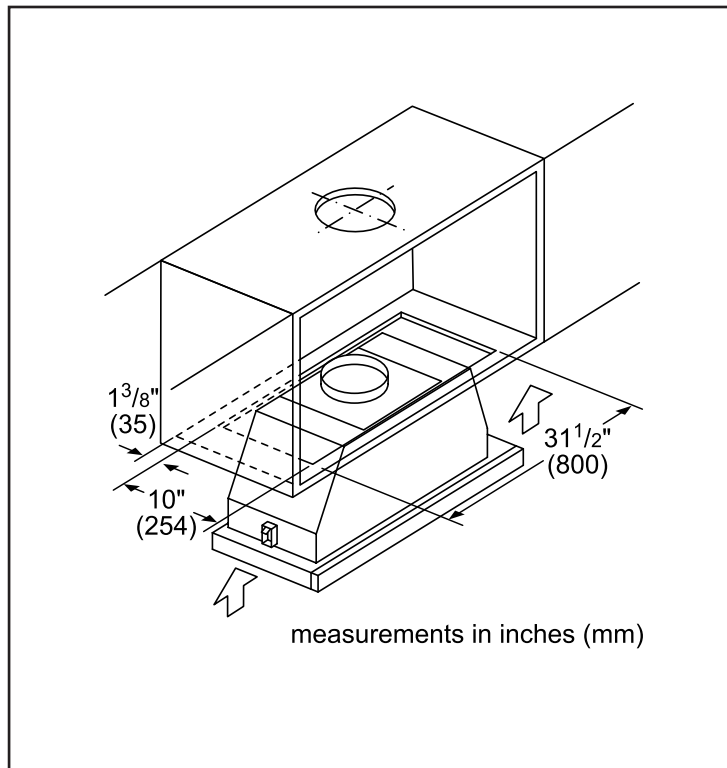

36" Pull-Out Hood

500 Series – Stainless Steel HUI56551UC

Installation Details

For help and assistance with Bosch accessories please call 1-800-944-2904 Mon-Fri 8am to 6pm EST

Notes: All height, width and depth dimensions are shown in inches. BSH reserves the absolute and unrestricted right to change product materials and specifications, at any time, without notice. Consult the product's installation instructions for final dimensional data and other details prior to making cutout. Applicable product warranty can be found in accompanying product literature or you may contact your account manager for further details.

Warranties: Bosch warrants that the Product is free from defects in materials and workmanship for a period of three hundred and sixty-five (365) days from the date of purchase. The foregoing timeline begins to run upon the date of purchase, and shall not be stalled, tolled, extended, or suspended, for any reason whatsoever. This Product is also warranted to be free from cosmetic defects in material and workmanship (such as scratches of stainless steel, paint/porcelain blemishes, chip, dents, or other damage) to the finish of the Product, for a period of thirty (30) days from the date of purchase or closing date for new construction. This cosmetic warranty excludes slight color variations due to inherent differences in painted and porcelain parts, as well as differences caused by kitchen lighting, product location, or other similar factors. This cosmetic warranty specifically excludes any display, floor, "As Is", or "B" stock appliances.

For more information on our entire line of products, go to www.bosch-home.ca or call 1-800-944-2904

© BSH Home Appliances Limited. All rights reserved. Bosch is a registered trademark of Robert Bosch GmbH.