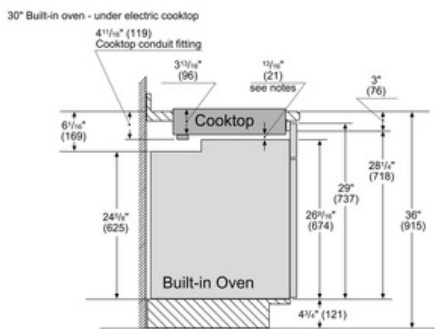

Cooktops

36" Electric Cooktop 800 Series - Black Frameless NET8668UC

Notes:

measurements in inches (mm)