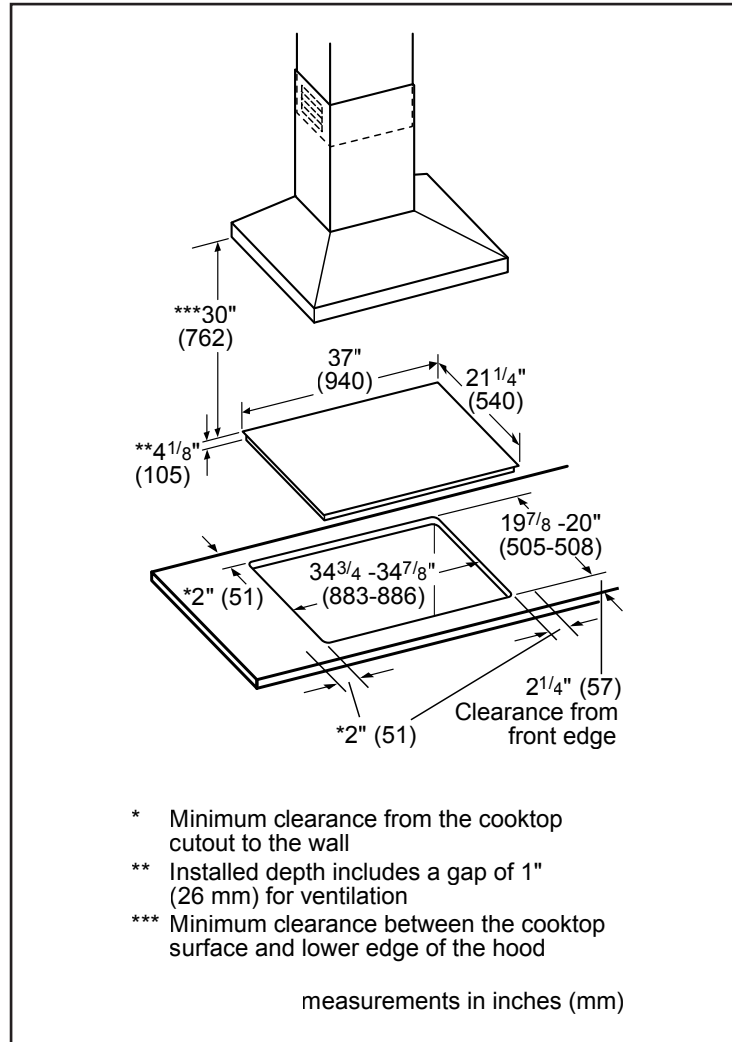

36" Induction Cooktop

800 Series – Black NIT8660UC

BOSCH

Invented for life

Installation Details

Accessories: To purchase Bosch accessories, cleaners & parts please visit www.bosch-home.com/us/store or call 1-800-944-2904 (Mon to Fri 5 am to 6 pm PST, Sat 6 am to 3 pm PST).

Notes: All height, width and depth dimensions are shown in inches. BSH reserves the absolute and unrestricted right to change product materials and specifications, at any time, without notice. Consult the product's installation instructions for final dimensional data and other details prior to making cutout.

Warranties: Please see Use & Care manual or Bosch website for statement of limited warranty.

For more information on our entire line of products, go to www.bosch-home.com/us or call 1-800-944-2904

© BSH Home Appliances Corporation. All rights reserved. Bosch is a registered trademark of Robert Bosch GmbH.