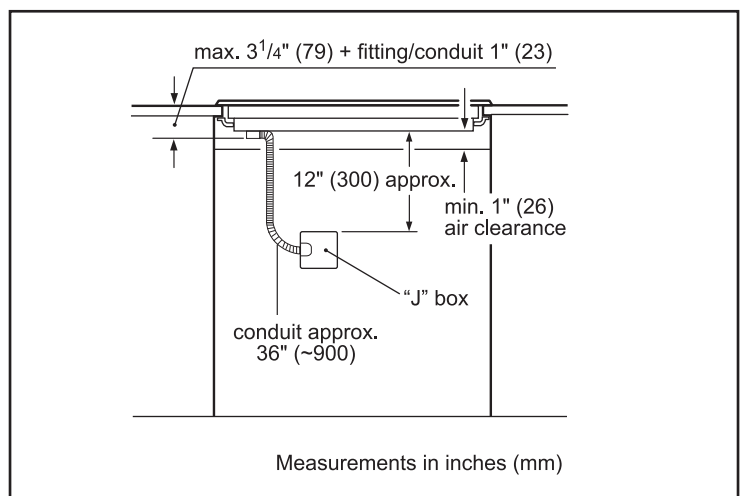

36" Induction Cooktop

800 Series – Black NIT8660UC

BOSCH

Invented for life

Installation Details

Accessories: To purchase Bosch accessories, cleaners & parts please visit www.bosch-home.com/us/store or call 1-800-944-2904 (Mon to Fri 5 am to 6 pm PST, Sat 6 am to 3 pm PST).

Notes: All height, width and depth dimensions are shown in inches. BSH reserves the absolute and unrestricted right to change product materials and specifications, at any time, without notice. Consult the product's installation instructions for final dimensional data and other details prior to making cutout.

Warranties: Please see Use & Care manual or Bosch website for statement of limited warranty.

For more information on our entire line of products, go to www.bosch-home.com/us or call 1-800-944-2904

© BSH Home Appliances Corporation. All rights reserved. Bosch is a registered trademark of Robert Bosch GmbH.