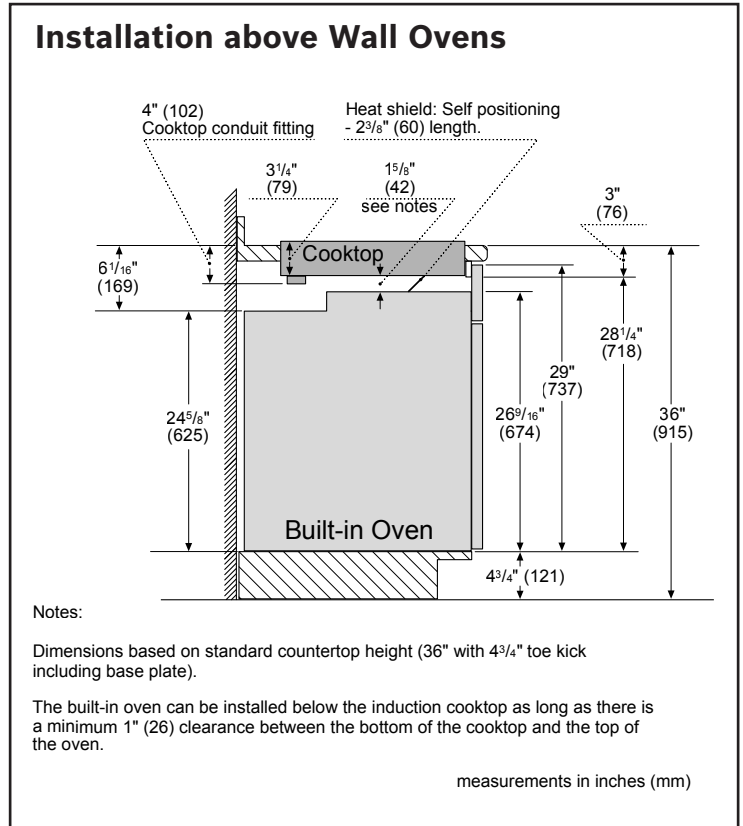

36" Induction Cooktop

800 Series – Black NIT8660UC

BOSCH

Invented for life

Installation Details

Accessories: To purchase Bosch accessories, cleaners & parts please visit www.bosch-home.com/us/store or call 1-800-944-2904 (Mon to Fri 5 am to 6 pm PST, Sat 6 am to 3 pm PST).

Notes: All height, width and depth dimensions are shown in inches. BSH reserves the absolute and unrestricted right to change product materials and specifications, at any time, without notice. Consult the product's installation instructions for final dimensional data and other details prior to making cutout.

Warranties: Please see Use & Care manual or Bosch website for statement of limited warranty.

For more information on our entire line of products, go to www.bosch-home.com/us or call 1-800-944-2904

© BSH Home Appliances Corporation. All rights reserved. Bosch is a registered trademark of Robert Bosch GmbH.