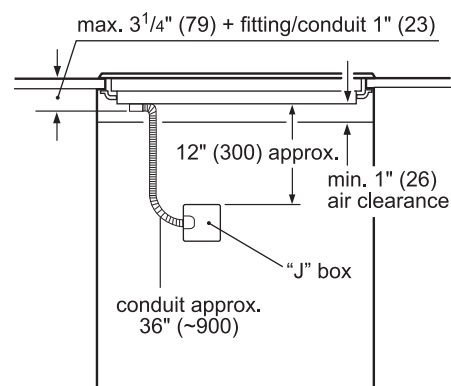

Dimensions & Weight

Overall appliance dimensions (HxWxD)	5/16" +4 1/8" x 37" x 21 1/4"
Required cutout size (HxWxD)	4 1/8" x 34 7/8" x 20"
Minimum distance from counter front	2 1/4"
Minimum distance from rear wall	2"
Net weight	53 lbs

Notes: All height, width and depth dimensions are shown in inches. BSH reserves the absolute and unrestricted right to change product materials and specifications, at any time, without notice. Consult the product's installation instructions for final dimensional data and other details prior to making cutout.

36" Induction Cooktop

800 Series – Black with Stainless Steel Frame NIT8669SUC

BOSCH
Invented for life

Installation Details

Installation above Wall Ovens

Notes:

Dimensions based on standard countertop height (36" with 4 3/4" toe kick including base plate).

The built-in oven can be installed below the induction cooktop as long as there is a minimum 1" (26) clearance between the bottom of the cooktop and the top of the oven.

measurements in inches (mm)

Measurements in inches (mm)