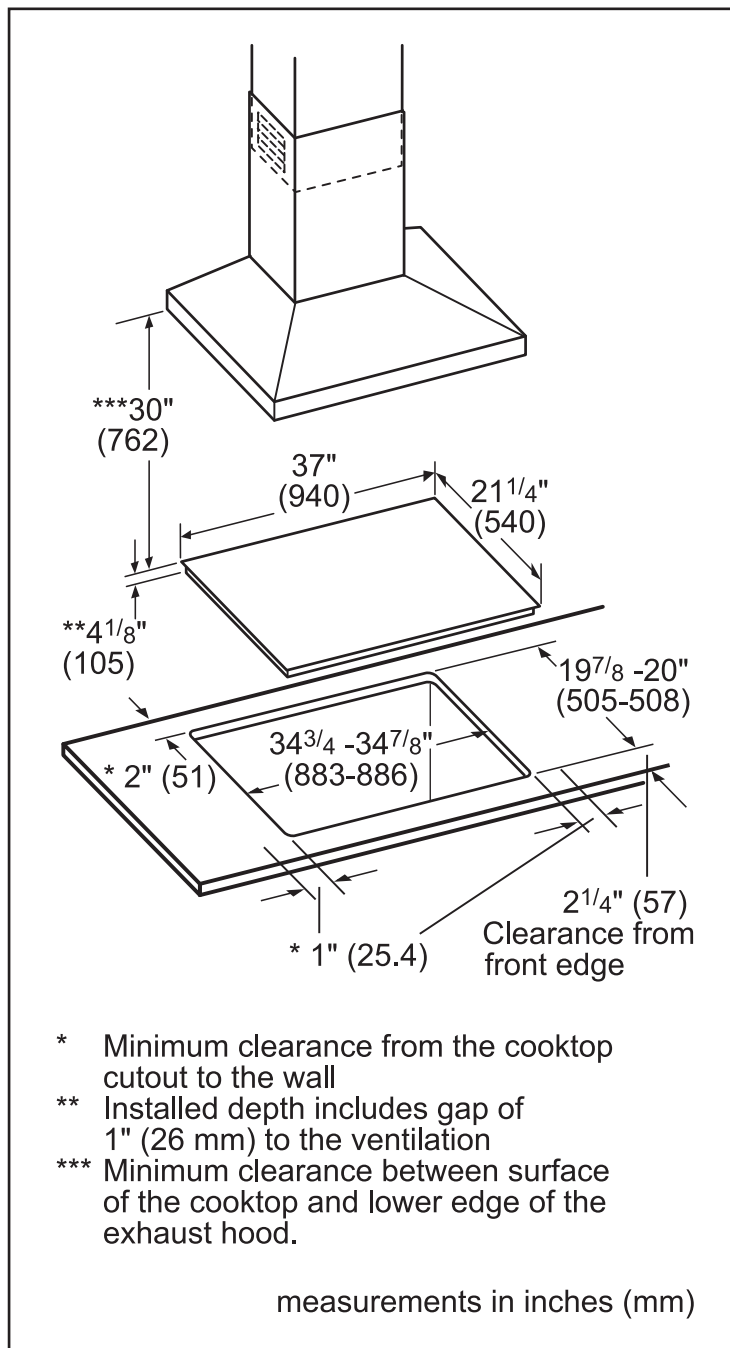

Dimensions & Weight

Overall appliance dimensions (HxWxD)	5/16" +4 1/8" x 37" x 21 1/4"
Required cutout size (HxWxD)	4 1/8" x 34 7/8" x 20"
Minimum distance from counter front	2 1/4"
Minimum distance from rear wall	2"
Net weight	53 lbs

Notes: All height, width and depth dimensions are shown in inches. BSH reserves the absolute and unrestricted right to change product materials and specifications, at any time, without notice. Consult the product's installation instructions for final dimensional data and other details prior to making cutout.

36" Induction Cooktop

800 Series – Black with Stainless Steel Frame NIT8669SUC

BOSCH
Invented for life

Installation Details

Installation above Wall Ovens

Notes:

Dimensions based on standard countertop height (36" with 4 3/4" toe kick including base plate).

The built-in oven can be installed below the induction cooktop as long as there is a minimum 1" (26) clearance between the bottom of the cooktop and the top of the oven.

measurements in inches (mm)

Measurements in inches (mm)