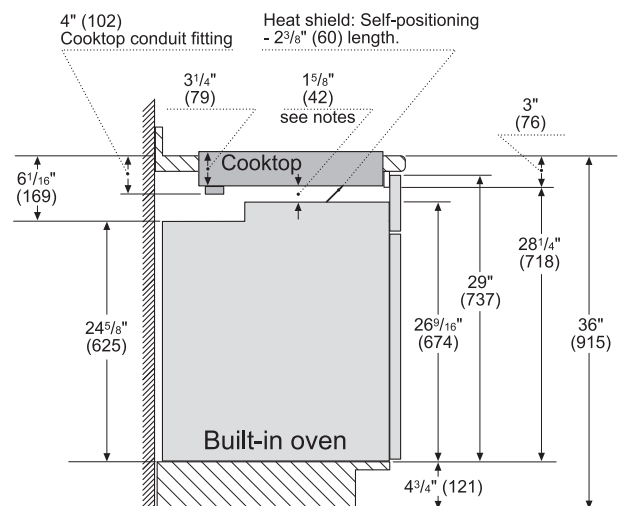

Notes: All height, width and depth dimensions are shown in inches. BSH reserves the absolute and unrestricted right to change product materials and specifications, at any time, without notice. Consult the product's installation instructions for final dimensional data and other details prior to making cutout.

36" Induction Cooktop

800 Series – Black with Stainless Steel Frame NIT8669SUC

BOSCH
Invented for life

Installation Details

Installation above Wall Ovens

Notes:

Dimensions based on standard countertop height (36" with 4 3/4" toe kick including base plate).

The built-in oven can be installed below the induction cooktop as long as there is a minimum 1" (26) clearance between the bottom of the cooktop and the top of the oven.

measurements in inches (mm)

Measurements in inches (mm)