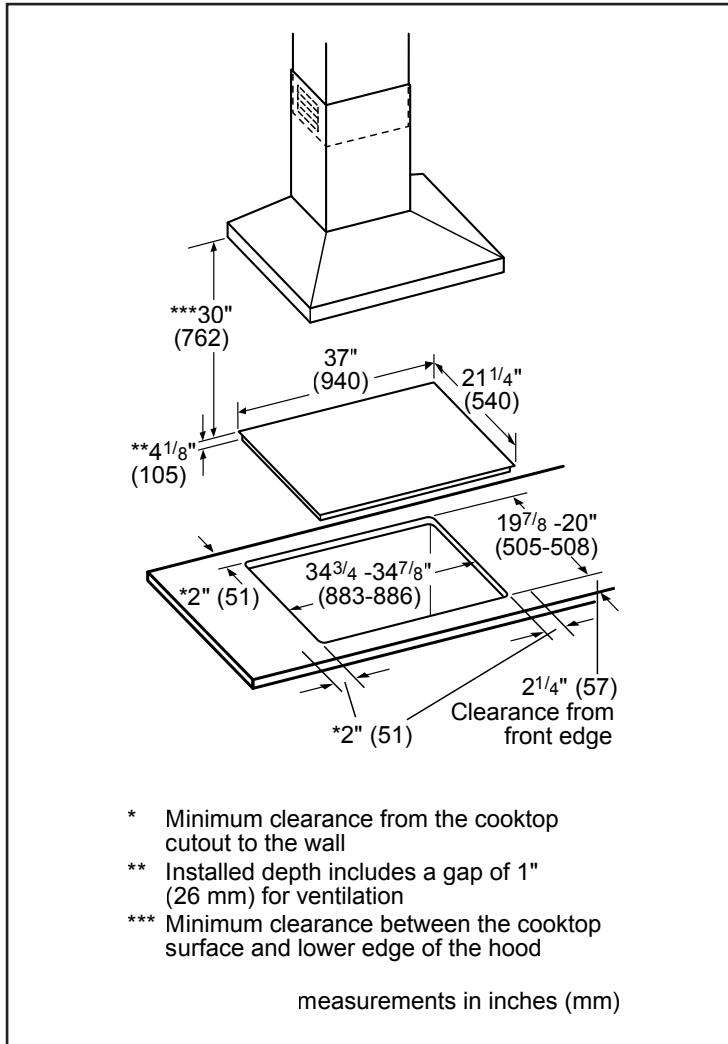

36" Induction Cooktop

Benchmark® Series – Black NITP660UC

BOSCH
Invented for life

Installation Details

Accessories: To purchase Bosch accessories, cleaners & parts please visit www.bosch-home.com/us/store or call 1-800-944-2904 (Mon to Fri 5 am to 6 pm PST, Sat 6 am to 3 pm PST).

Notes: All height, width and depth dimensions are shown in inches. BSH reserves the absolute and unrestricted right to change product materials and specifications, at any time, without notice. Consult the product's installation instructions for final dimensional data and other details prior to making cutout.

Warranties: Please see Use & Care manual or Bosch website for statement of limited warranty.

For more information on our entire line of products, go to www.bosch-home.com/us or call 1-800-944-2904

© BSH Home Appliances Corporation. All rights reserved. Bosch is a registered trademark of Robert Bosch GmbH.