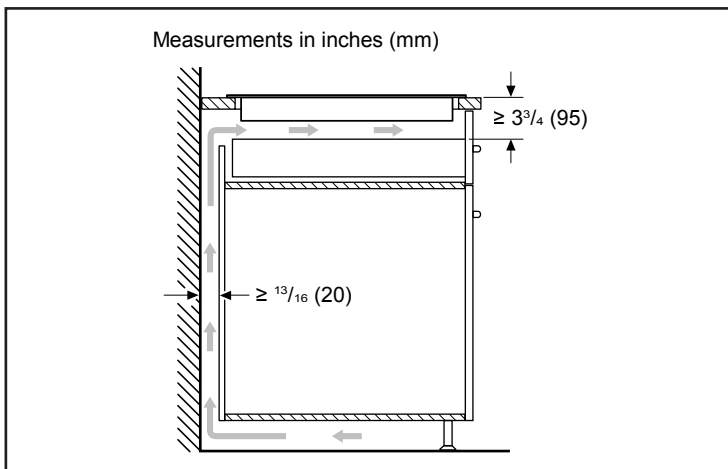

36" Induction Cooktop

Benchmark® Series – Black NITP660UC

BOSCH
Invented for life

Installation Details

Accessories: To purchase Bosch accessories, cleaners & parts please visit www.bosch-home.com/us/store or call 1-800-944-2904 (Mon to Fri 5 am to 6 pm PST, Sat 6 am to 3 pm PST).

Notes: All height, width and depth dimensions are shown in inches. BSH reserves the absolute and unrestricted right to change product materials and specifications, at any time, without notice. Consult the product's installation instructions for final dimensional data and other details prior to making cutout.

Warranties: Please see Use & Care manual or Bosch website for statement of limited warranty.

For more information on our entire line of products, go to www.bosch-home.com/us or call 1-800-944-2904

© BSH Home Appliances Corporation. All rights reserved. Bosch is a registered trademark of Robert Bosch GmbH.