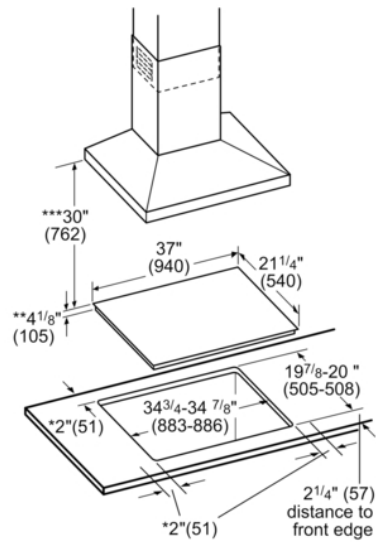

Benchmark®, Induction Cooktop, 36", Black NITP660UC

Notes:

Dimensions based on standard countertop height (36" with 4 1/4" toe kick including base plate).

measurements in inches (mm)