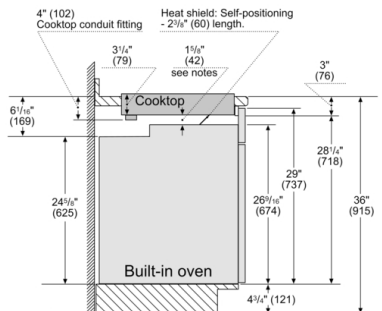

30" Built-in oven – under induction cooktop