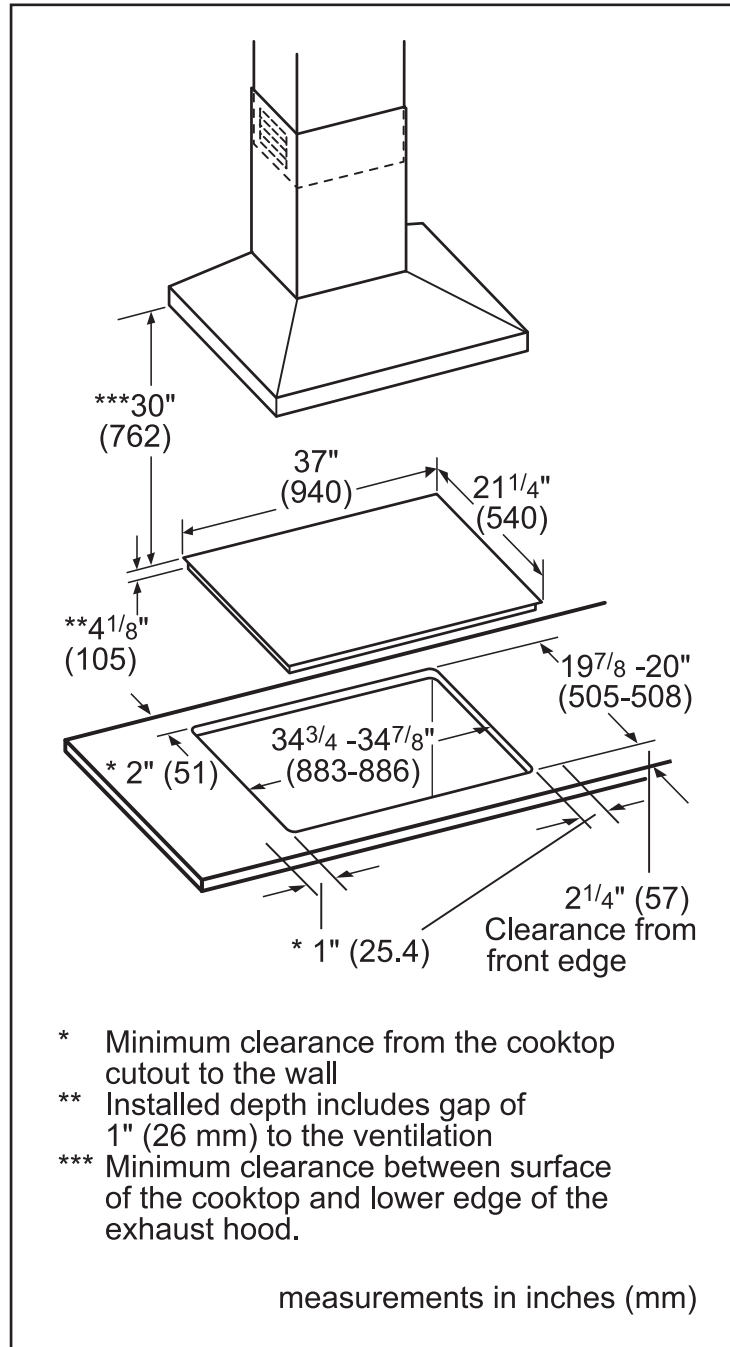

Dimensions & Weight	
Overall appliance dimensions (HxWxD)	5/16" +4 1/8" x 37" x 21 1/4"
Required cutout size (HxWxD)	4 1/8" x 34 7/8" x 20"
Minimum distance from counter front	2 1/4"
Minimum distance from rear wall	2"
Net weight	53 lbs

36" Induction Cooktop

Benchmark® Series – Black NITP669UC

BOSCH
Invented for life

Installation Details

Installation above Wall Ovens

Notes:

Dimensions based on standard countertop height (36" with 4 3/4" toe kick including base plate).

The built-in oven can be installed below the induction cooktop as long as there is a minimum 1" (26) clearance between the bottom of the cooktop and the top of the oven.

measurements in inches (mm)

Measurements in inches (mm)