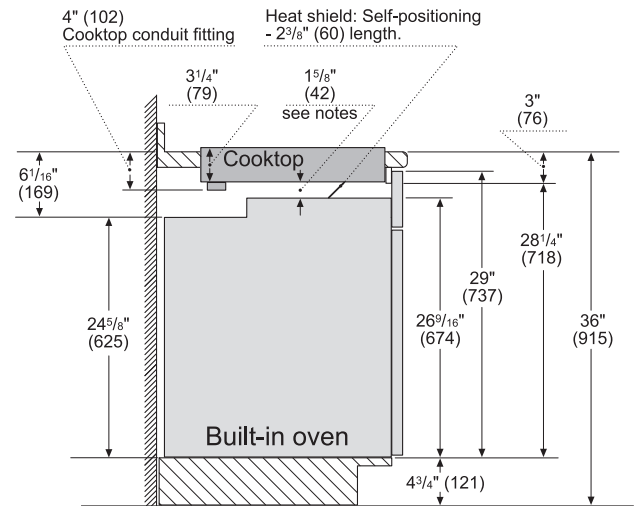

36" Induction Cooktop

Benchmark® Series – Black NITP669UC

BOSCH
Invented for life

Installation Details

Installation above Wall Ovens

Notes:

Dimensions based on standard countertop height (36" with 4 3/4" toe kick including base plate).

The built-in oven can be installed below the induction cooktop as long as there is a minimum 1" (26) clearance between the bottom of the cooktop and the top of the oven.

measurements in inches (mm)

Measurements in inches (mm)