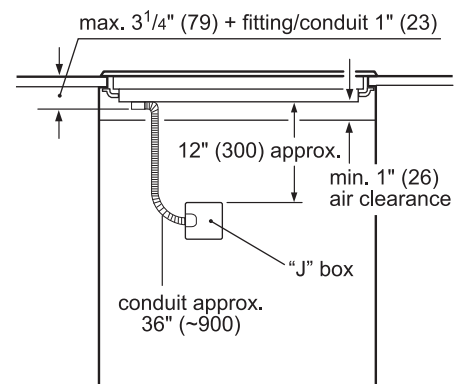

Dimensions & Weight	
Overall appliance dimensions (HxWxD)	5/16" +4 1/8" x 37" x 21 1/4"
Required cutout size (HxWxD)	4 1/8" x 34 7/8" x 20"
Minimum distance from counter front	2 1/4"
Minimum distance from rear wall	2"
Net weight	53 lbs

36" Induction Cooktop

Benchmark® Series – Black NITP669UC

BOSCH
Invented for life

Installation Details

Installation above Wall Ovens

Notes:

Dimensions based on standard countertop height (36" with 4 3/4" toe kick including base plate).

The built-in oven can be installed below the induction cooktop as long as there is a minimum 1" (26) clearance between the bottom of the cooktop and the top of the oven.

measurements in inches (mm)

Measurements in inches (mm)