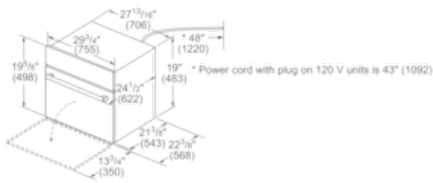

Technical Data

Max. Microwave power (W) :	1000
Number of Power Levels :	10
Turntable :	Yes
Turntable diameter (in) :	14 1/8"
Turntable diameter (mm) :	360
Heating type :	Combi microwave constant, Half width variable grill, Hot Air, Microwave, warming
Cavity material :	Stainless steel
Door opening :	Handle
Clock / Timer :	Yes
Included accessories :	1 x grid high, 1 x grid flat
UPC code :	825225950127
Product color :	Black, Stainless steel
Watts (W) :	3840
Current (A) :	16
Volts (V) :	240
Frequency (Hz) :	60
Power cord length (in) :	48
Power cord length (cm) :	122
Plug type :	fixed connection
Required cutout size (HxWxD) (in) :	19 1/4" x 28 1/2" x 22
Required cutout size (HxWxD) (mm) :	488-488 x 724-724 x 560
Overall appliance dimensions (HxWxD) (in) :	19 5/8" x 29 3/4" x 21 3/8"
Overall appliance dimensions (HxWxD) (mm) :	498 x 755 x 543
Product packaging dimensions (HxWxD) (in) :	23.62 x 26.29 x 33.85
Product packaging dimensions (HxWxD) (mm) :	600 x 860 x 668
Net weight (lbs) :	86
Net weight (kg) :	39.2
Gross weight (lbs) :	96
Gross weight (kg) :	44.0

Convenience

- 10 Levels of Microwavable Power
- Kitchen Timer and Childlock Setting

Quality

- Stainless Steel Cooking Interior
- Metal and Ceramic Turntable

800 Series Microwaves

30" Speed Oven, HMC80242UC, Black Stainless Steel

measurements in inches (mm)

Flush Installation Speed Oven or Microwave over 30" Single Oven**

Flush Installation Speed Oven or Microwave over 30" Single Oven**

Standard Installation 30" Speed Oven or Microwave over Single Oven***