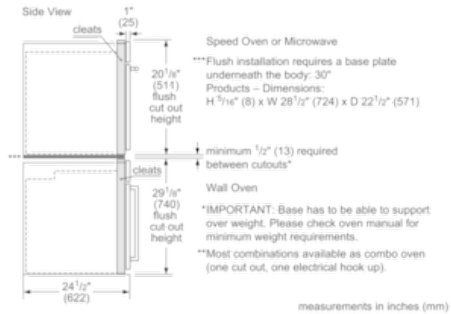

Technical Data

Max. Microwave power (W) :	1000
Number of Power Levels :	10
Turntable :	Yes
Turntable diameter (in) :	14 1/8"
Turntable diameter (mm) :	360
Heating type :	Combi microwave constant, Half width variable grill, Hot Air, Microwave, warming
Cavity material :	Stainless steel
Door opening :	Handle
Clock / Timer :	Yes
Included accessories :	1 x grid high, 1 x grid flat
UPC code :	825225950127
Product color :	Black, Stainless steel
Watts (W) :	3840
Current (A) :	16
Volts (V) :	240
Frequency (Hz) :	60
Power cord length (in) :	48
Power cord length (cm) :	122
Plug type :	fixed connection
Required cutout size (HxWxD) (in) :	19 1/4" x 28 1/2" x 22
Required cutout size (HxWxD) (mm) :	488-488 x 724-724 x 560
Overall appliance dimensions (HxWxD) (in) :	19 5/8" x 29 3/4" x 21 3/8"
Overall appliance dimensions (HxWxD) (mm) :	498 x 755 x 543
Product packaging dimensions (HxWxD) (in) :	23.62 x 26.29 x 33.85
Product packaging dimensions (HxWxD) (mm) :	600 x 860 x 668
Net weight (lbs) :	86
Net weight (kg) :	39.2
Gross weight (lbs) :	96
Gross weight (kg) :	44.0

Convenience

- 10 Levels of Microwavable Power
- Kitchen Timer and Childlock Setting

Quality

- Stainless Steel Cooking Interior
- Metal and Ceramic Turntable

800 Series Microwaves

30" Speed Oven, HMC80242UC, Black Stainless Steel

measurements in inches (mm)

Flush Installation Speed Oven or Microwave over 30" Single Oven**

Flush Installation Speed Oven or Microwave over 30" Single Oven**

Standard Installation 30" Speed Oven or Microwave over Single Oven***