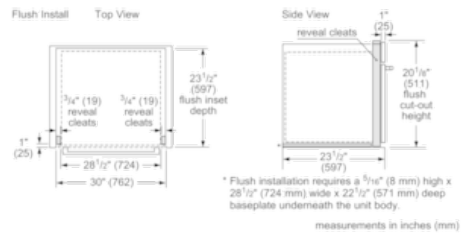

Technical Data

Max. Microwave power (W) :	1000
Number of Power Levels :	10
Turntable :	Yes
Turntable diameter (in) :	14 1/8"
Turntable diameter (mm) :	360
Heating type :	Combi microwave constant, Half width variable grill, Hot Air, Microwave, warming
Cavity material :	Stainless steel
Door opening :	Handle
Clock / Timer :	Yes
Included accessories :	1 x grid high, 1 x grid flat
UPC code :	825225950127
Product color :	Black, Stainless steel
Watts (W) :	3840
Current (A) :	16
Volts (V) :	240
Frequency (Hz) :	60
Power cord length (in) :	48
Power cord length (cm) :	122
Plug type :	fixed connection
Required cutout size (HxWxD) (in) :	19 1/4" x 28 1/2" x 22
Required cutout size (HxWxD) (mm) :	488-488 x 724-724 x 560
Overall appliance dimensions (HxWxD) (in) :	19 5/8" x 29 3/4" x 21 3/8"
Overall appliance dimensions (HxWxD) (mm) :	498 x 755 x 543
Product packaging dimensions (HxWxD) (in) :	23.62 x 26.29 x 33.85
Product packaging dimensions (HxWxD) (mm) :	600 x 860 x 668
Net weight (lbs) :	86
Net weight (kg) :	39.2
Gross weight (lbs) :	96
Gross weight (kg) :	44.0

Convenience

- 10 Levels of Microwavable Power
- Kitchen Timer and Childlock Setting

Quality

- Stainless Steel Cooking Interior
- Metal and Ceramic Turntable

800 Series Microwaves

30" Speed Oven, HMC80242UC, Black Stainless Steel

measurements in inches (mm)

Flush Installation Speed Oven or Microwave over 30" Single Oven**

Flush Installation Speed Oven or Microwave over 30" Single Oven**

Standard Installation 30" Speed Oven or Microwave over Single Oven***