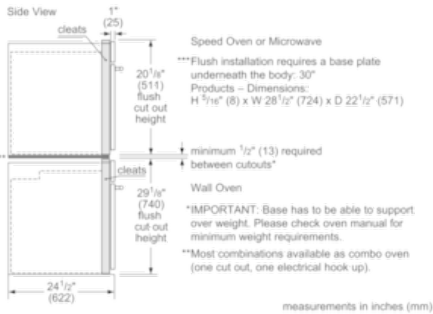

Technical Data

Max. Microwave power (W) :	1000
Number of Power Levels :	10
Turntable :	Yes
Turntable diameter (in) :	14 1/8"
Turntable diameter (mm) :	360
Heating type :	Combi microwave constant, Half width variable grill, Hot Air, Microwave, warming
Cavity material :	Stainless steel
Door opening :	Handle
Clock / Timer :	Yes
Included accessories :	1 x grid high, 1 x grid flat
UPC code :	825225950127
Product color :	Black, Stainless steel
Watts (W) :	3840
Current (A) :	16
Volts (V) :	240
Frequency (Hz) :	60
Power cord length (in) :	48
Power cord length (cm) :	122
Plug type :	fixed connection
Required cutout size (HxWxD) (in) :	19 1/4" x 28 1/2" x 22
Required cutout size (HxWxD) (mm) :	488-488 x 724-724 x 560
Overall appliance dimensions (HxWxD) (in) :	19 5/8" x 29 3/4" x 21 3/8"
Overall appliance dimensions (HxWxD) (mm) :	498 x 755 x 543
Product packaging dimensions (HxWxD) (in) :	23.62 x 26.29 x 33.85
Product packaging dimensions (HxWxD) (mm) :	600 x 860 x 668
Net weight (lbs) :	86
Net weight (kg) :	39.2
Gross weight (lbs) :	96
Gross weight (kg) :	44.0

Convenience

- 10 Levels of Microwavable Power
- Kitchen Timer and Childlock Setting

Quality

- Stainless Steel Cooking Interior
- Metal and Ceramic Turntable

800 Series Microwaves

30" Speed Oven, HMC80242UC, Black Stainless Steel

measurements in inches (mm)

Flush Installation Speed Oven or Microwave over 30" Single Oven**

Flush Installation Speed Oven or Microwave over 30" Single Oven**

Standard Installation 30" Speed Oven or Microwave over Single Oven***